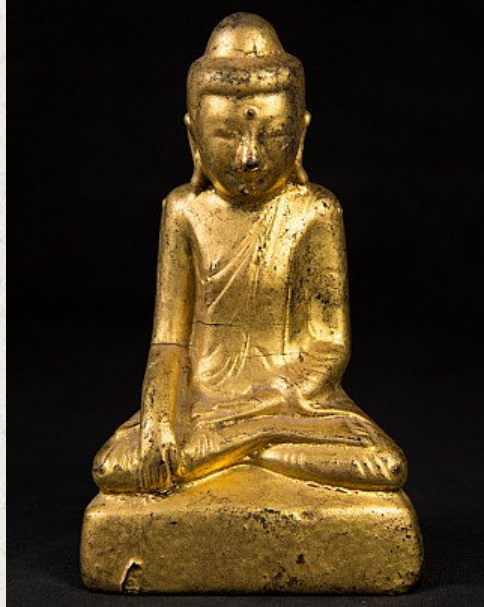

Antique Shan Buddha statue

- Material : lacquerware
- 14 cm high
- 8 cm wide and 4,5 cm deep
- Gilded with 24 krt. gold
- Shan (Tai Yai) style
- Bhumisparsha mudra
- 19th century
- Originating from Burma
- Nr: 2922-64

Asian art

Rielerweg 71-73

7416 ZB Deventer

The Netherlands

www.burmese-art.com

info@burmese-art.com

+31-6-22192241