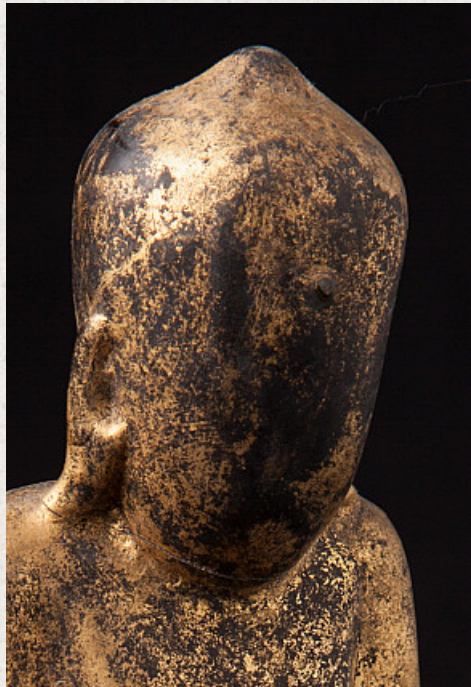

See on
website