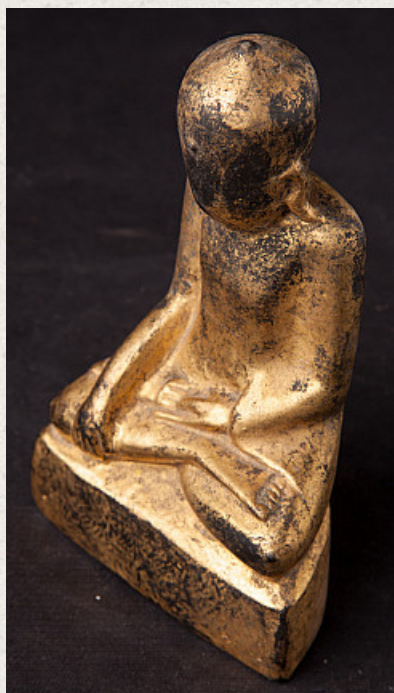

See on
website