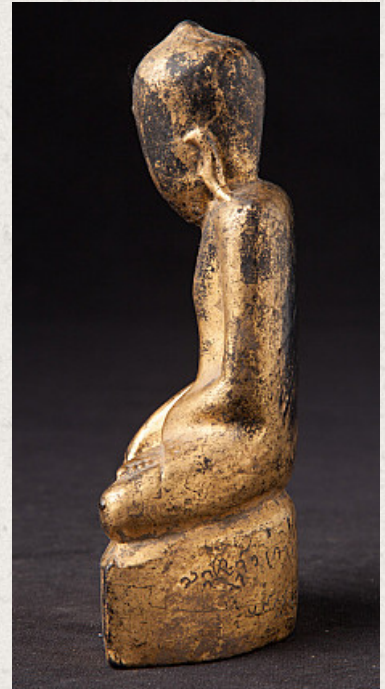

Antique Burmese Shan Buddha statue

- Material : lacquerware
- 13 cm high
- 7,5 cm wide and 4 cm deep
- Gilded with 24 krt. gold
- Shan (Tai Yai) style
- Bhumisparsha mudra
- 19th century
- With Burmese inscriptions on the backside
- Made of solid lacquerware
- Originating from Burma
- Nr: 2922-42

Asian art

Rielerweg 71-73

7416 ZB Deventer

The Netherlands

www.burmese-art.com

info@burmese-art.com

+31-6-22192241