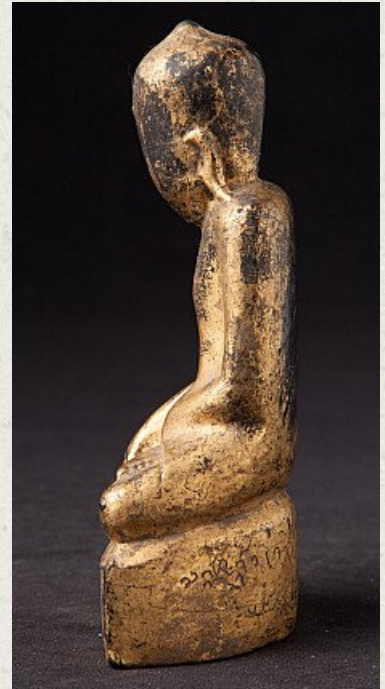

Antique Burmese Shan Buddha statue

- Material : lacquerware
- 13 cm high
- 7,5 cm wide and 4 cm deep
- Gilded with 24 krt. gold
- Shan (Tai Yai) style
- Bhumisparsha mudra
- 19th century
- With Burmese inscriptions on the backside
- Made of solid lacquerware
- Originating from Burma
- Nr: 2922-42

Asian art

Rielerweg 71-73

7416 ZB Deventer

The Netherlands

www.burmese-art.com

info@burmese-art.com

+31-6-22192241