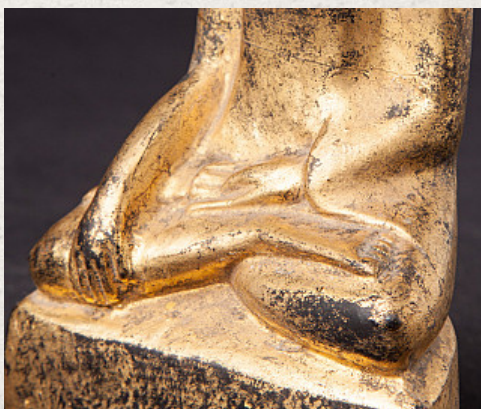

See on
website