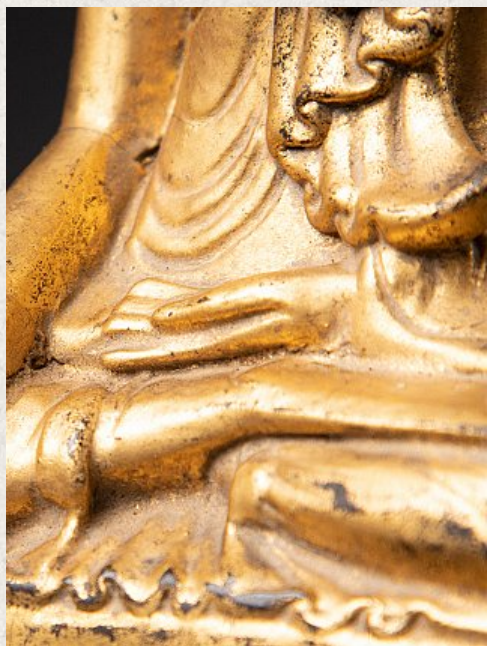

[See on website](#)