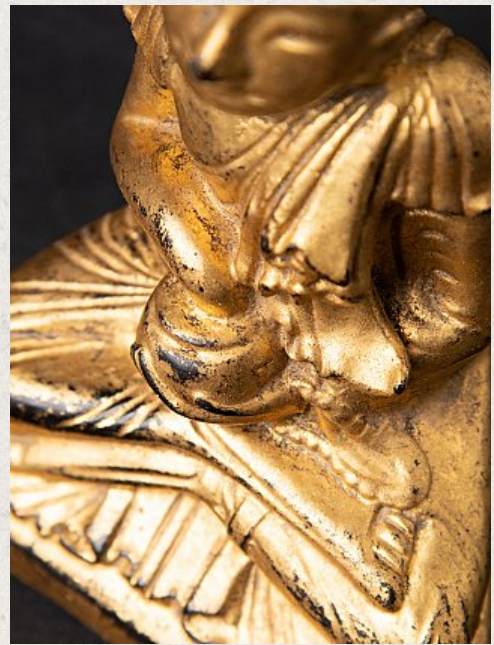

See on website