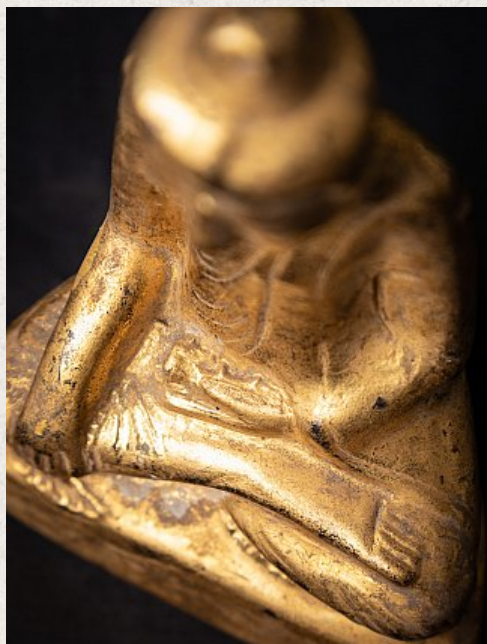

[See on website](#)