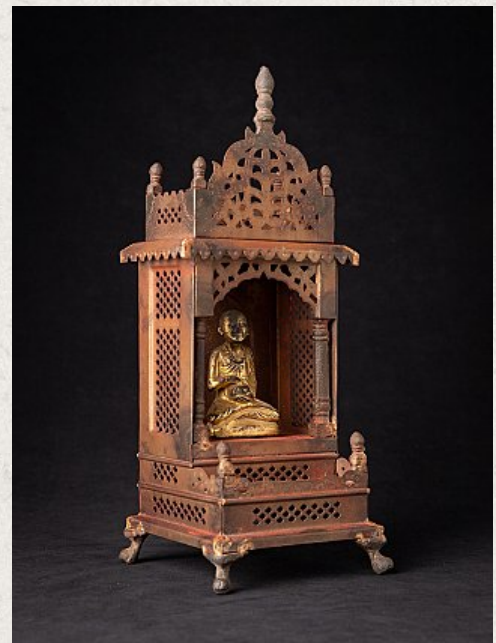

Old metal shrine with antique monk statue

- Material: Metal
- 36,7 cm high
- 15,1 cm wide and 14,3 cm deep
- The shrine is originating from Nepal
- The monk is made of wood, 19th century and originating from Burma
- Originating from Nepal
- Nr: 2922-332-T
- Price : 300 euro

Asian art

Rielerweg 71-73

7416 ZB Deventer

The Netherlands

www.burmese-art.com

info@burmese-art.com

+31-6-22192241