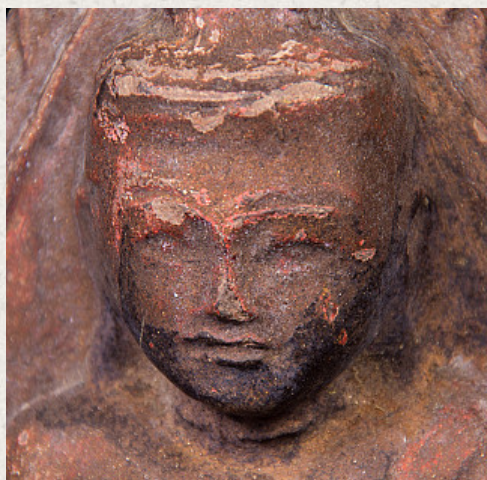

See on
website