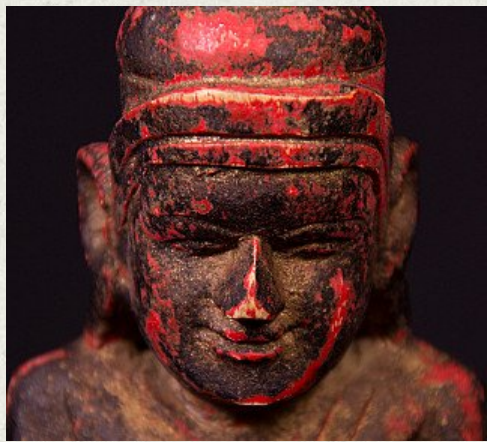

[See on website](#)