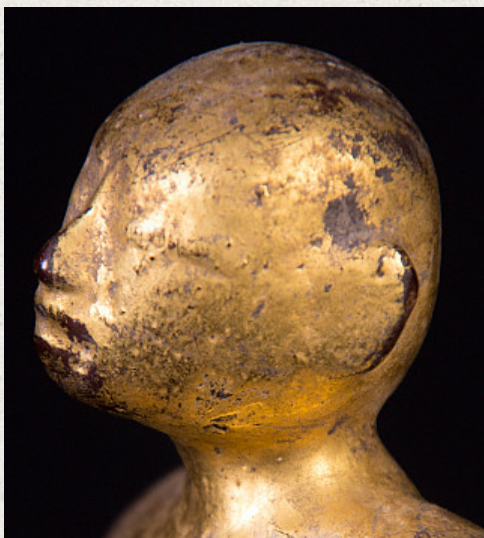

See on
website