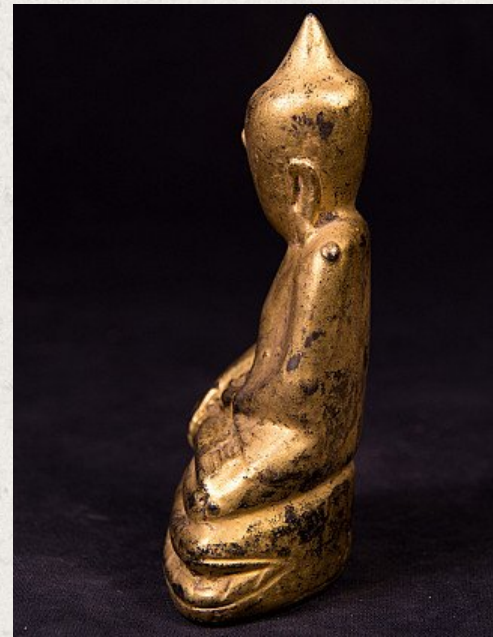

Antique lacquerware Shan Buddha statue

- Material : lacquerware
- 12 cm high
- 7 cm wide and 4 cm deep
- Gilded with 24 krt. gold
- Shan (Tai Yai) style
- Bhumisparsha mudra
- 19th century
- Very special - without a clear face.
- This Buddha is also being called a 'Lotus Buddha', refering to the waterplants / fish at the bottom of the statue.
- Originating from Burma
- Nr. 2922-217

Asian art

Rielerweg 71-73

7416 ZB Deventer

The Netherlands

www.burmese-art.com

info@burmese-art.com

+31-6-22192241