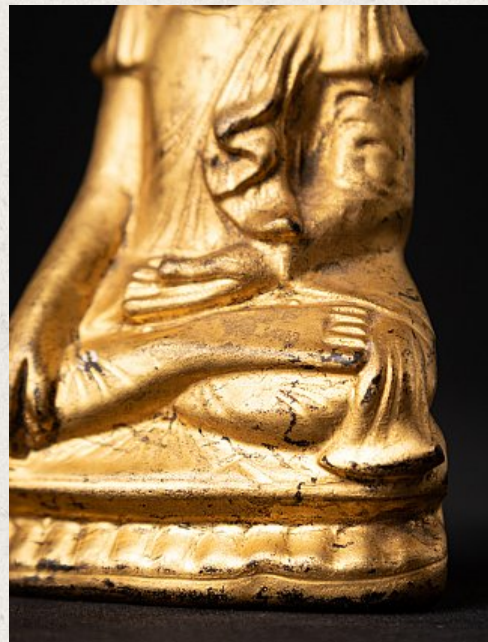

[See on website](#)