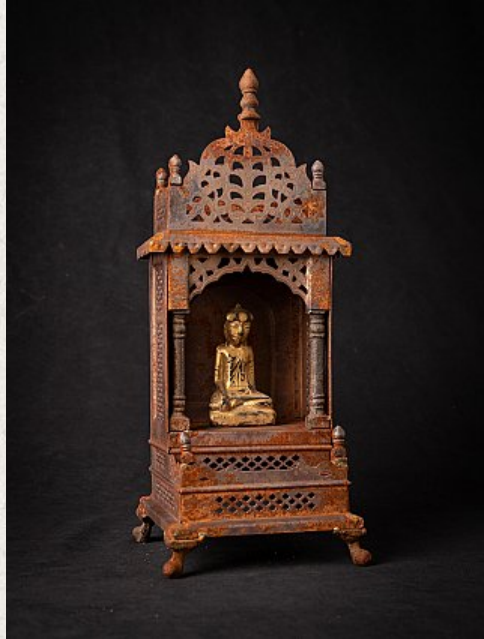

Old metal shrine with antique Burmese Buddha

- Material: Metal
- 36,7 cm high
- 15,3 cm wide and 14,5 cm deep
- The Buddha is gilded with 24 krt. gold
- The Buddha is made of wood, dating from the 19th century and originating from Burma
- The shrine is originating from Nepal
- Originating from Nepal
- Nr: 2922-198

Asian art

Rielerweg 71-73

7416 ZB Deventer

The Netherlands

www.burmese-art.com

info@burmese-art.com

+31-6-22192241