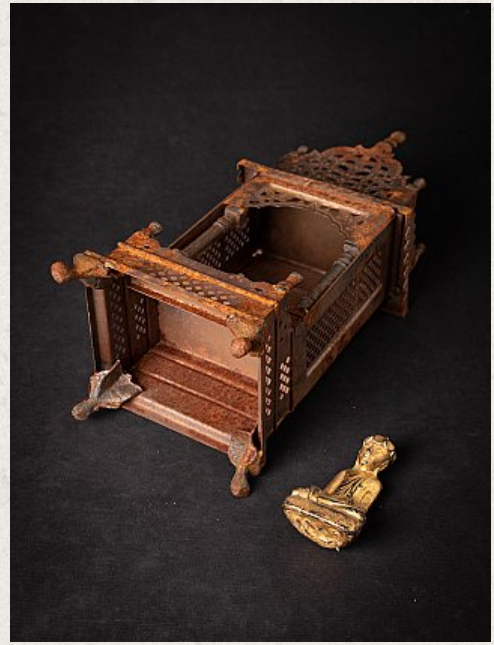

[See on website](#)