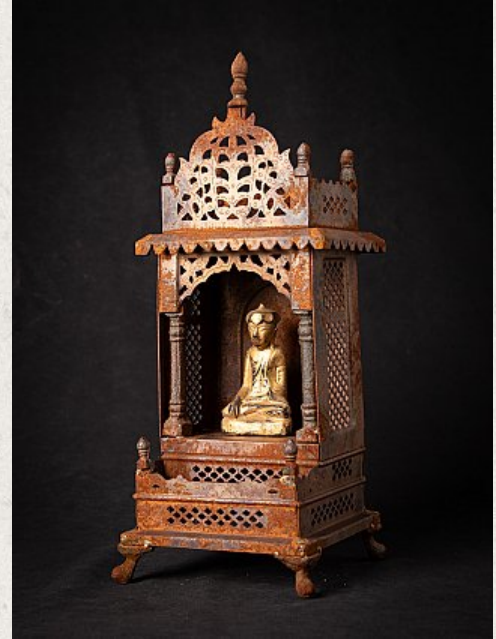

Old metal shrine with antique Burmese Buddha

- Material: Metal
- 36,7 cm high
- 15,3 cm wide and 14,5 cm deep
- The Buddha is gilded with 24 krt. gold
- The Buddha is made of wood, dating from the 19th century and originating from Burma
- The shrine is originating from Nepal
- Originating from Nepal
- Nr: 2922-198

Asian art

Rielerweg 71-73

7416 ZB Deventer

The Netherlands

www.burmese-art.com

info@burmese-art.com

+31-6-22192241