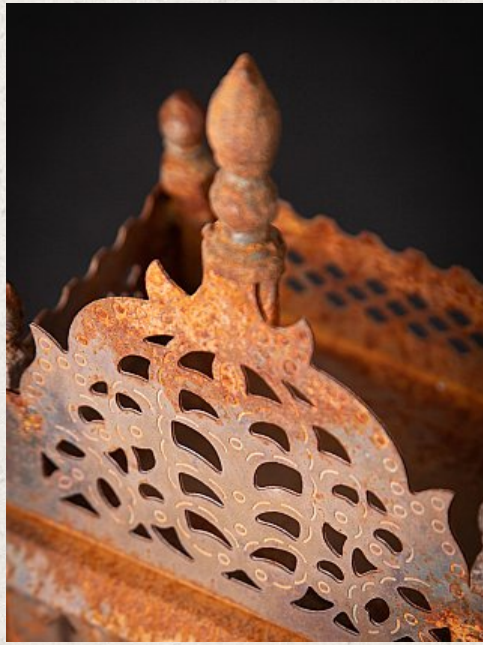

[See on website](#)