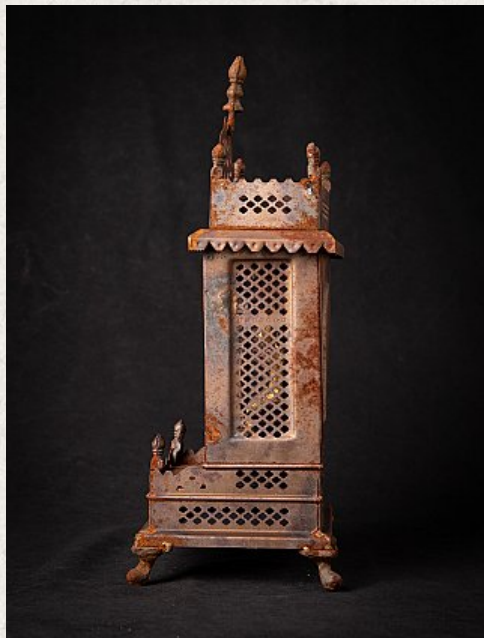

Old metal shrine with antique Burmese Buddha

- Material: Metal
- 36,7 cm high
- 15,3 cm wide and 14,5 cm deep
- The Buddha is gilded with 24 krt. gold
- The Buddha is made of wood, dating from the 19th century and originating from Burma
- The shrine is originating from Nepal
- Originating from Nepal
- Nr: 2922-198

Asian art

Rielerweg 71-73

7416 ZB Deventer

The Netherlands

www.burmese-art.com

info@burmese-art.com

+31-6-22192241