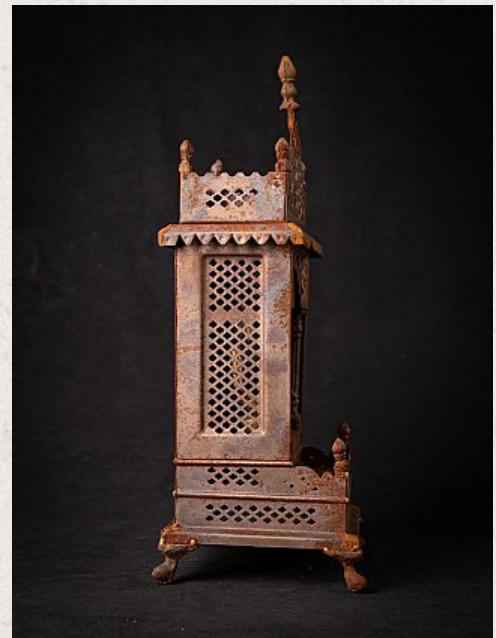

Old metal shrine with antique Burmese Buddha

- Material: Metal
- 36,7 cm high
- 15,3 cm wide and 14,5 cm deep
- The Buddha is gilded with 24 krt. gold
- The Buddha is made of wood, dating from the 19th century and originating from Burma
- The shrine is originating from Nepal
- Originating from Nepal
- Nr: 2922-198

Asian art

Rielerweg 71-73

7416 ZB Deventer

The Netherlands

www.burmese-art.com

info@burmese-art.com

+31-6-22192241