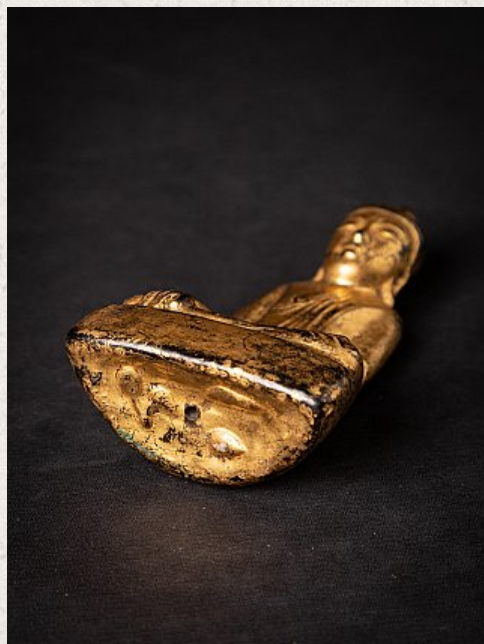

[See on website](#)