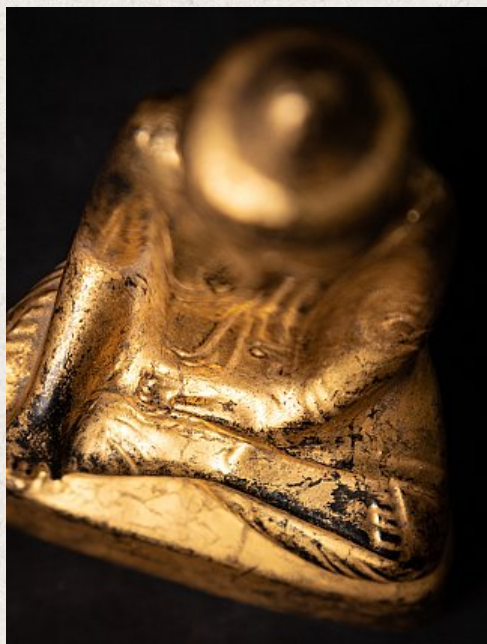

[See on website](#)