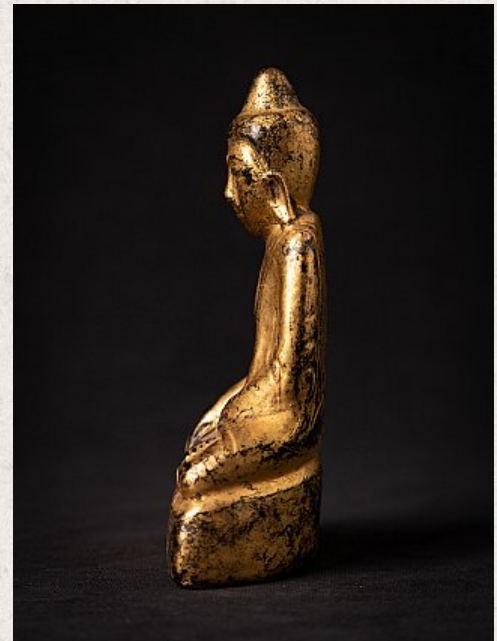

Antique wooden Burmese Shan Buddha

- Material : wood
- 12,9 cm high
- 7,1 cm wide and 3,9 cm deep
- Gilded with 24 krt. gold
- Shan (Tai Yai) style
- Bhumisparsha mudra
- 19th century
- Originating from Burma
- Nr: 2922-173
- Price : 150 euro

Asian art

Rielerweg 71-73

7416 ZB Deventer

The Netherlands

www.burmese-art.com

info@burmese-art.com

+31-6-22192241