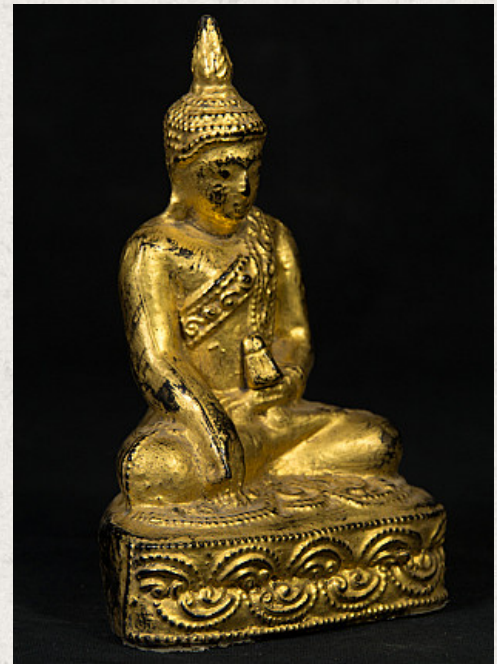

Antique Burmese Buddha statue

- Material : lacquerware
- 16,5 cm high
- 10 cm wide and 7 cm deep
- Gilded with 24 krt. gold
- Shan (Tai Yai) style
- Varada mudra
- 19th century
- Made of hollow lacquerware
- Originating from Burma
- Nr: 2922-162

Asian art

Rielerweg 71-73

7416 ZB Deventer

The Netherlands

www.burmese-art.com

info@burmese-art.com

+31-6-22192241