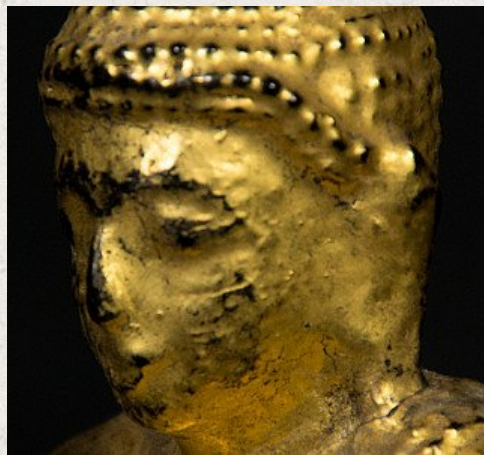

[See on website](#)