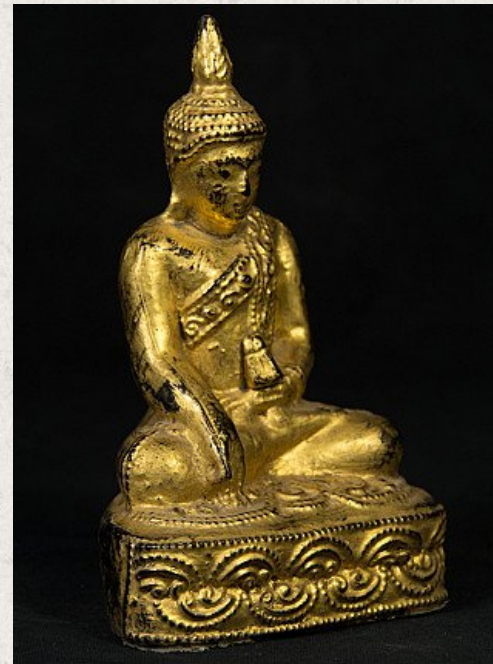

Antique Burmese Buddha statue

- Material : lacquerware
- 16,5 cm high
- 10 cm wide and 7 cm deep
- Gilded with 24 krt. gold
- Shan (Tai Yai) style
- Varada mudra
- 19th century
- Made of hollow lacquerware
- Originating from Burma
- Nr: 2922-162

Asian art

Rielerweg 71-73

7416 ZB Deventer

The Netherlands

www.burmese-art.com

info@burmese-art.com

+31-6-22192241