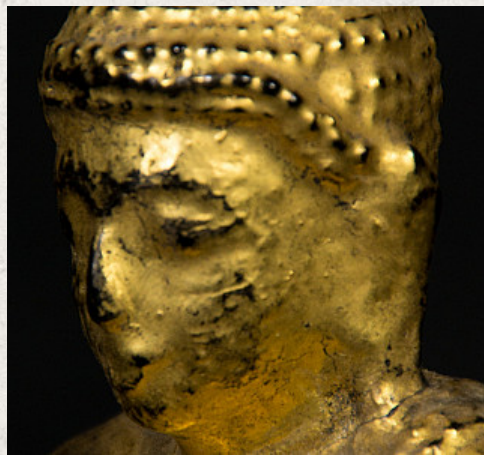

See on
website