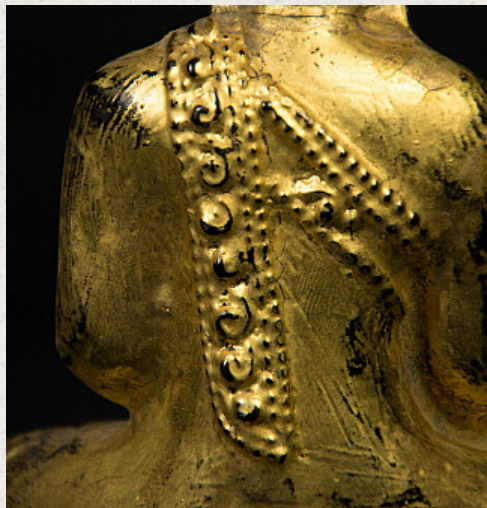

See on
website