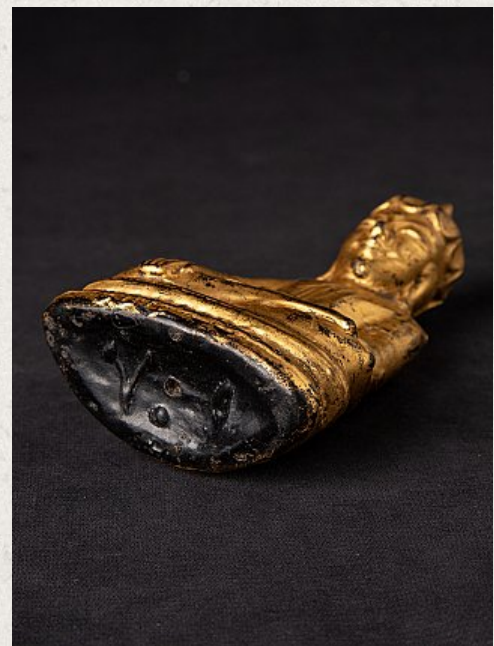

[See on website](#)