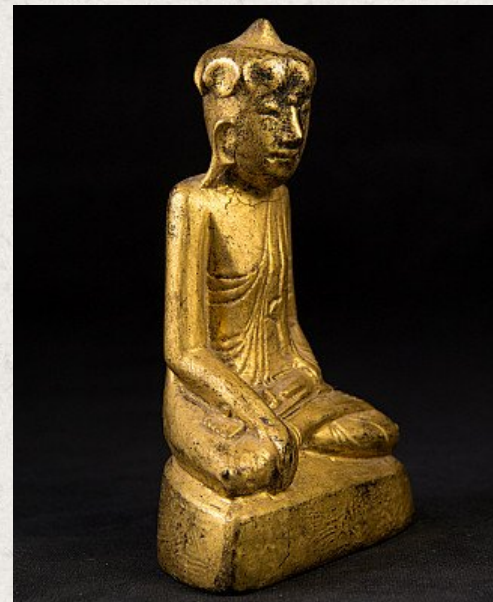

Antique Burmese Lotus Buddha statue

- Material : lacquerware
- 13 cm high
- 7,5 cm wide and 5 cm deep
- Gilded with 24 krt. gold
- Shan (Tai Yai) style
- Bhumisparsha mudra
- 19th century
- Made of solid lacquerware
- Originating from Burma
- Nr: 2922-13

Asian art

Rielerweg 71-73

7416 ZB Deventer

The Netherlands

www.burmese-art.com

info@burmese-art.com

+31-6-22192241