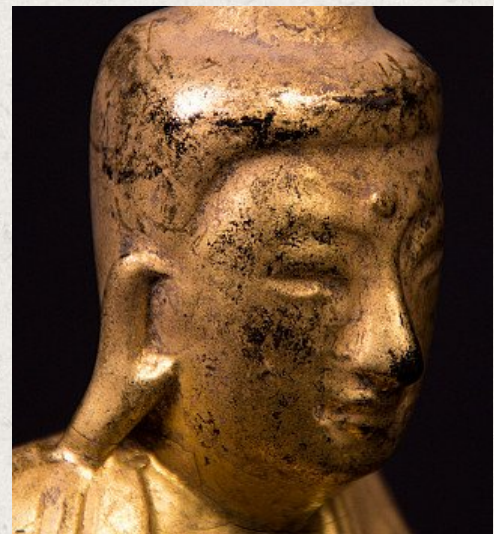

[See on website](#)