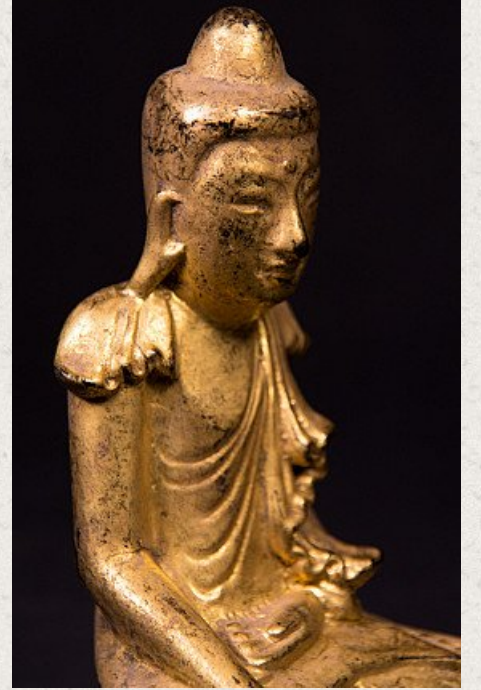

[See on website](#)