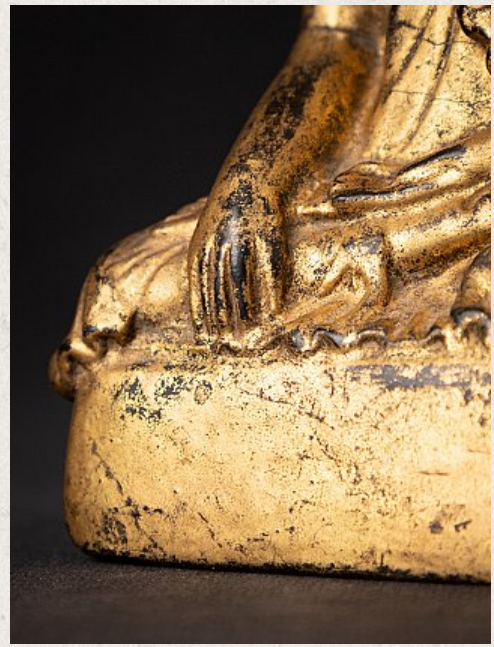

[See on website](#)