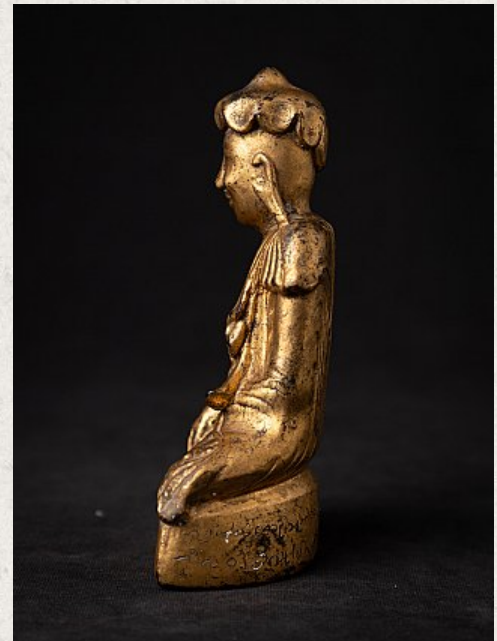

Antique Burmese Buddha statue

- Material : wood
- 13,7 cm high
- 8,9 cm wide and 4,2 cm deep
- Gilded with 24 krt. gold
- Shan (Tai Yai) style
- Bhumisparsha mudra
- 19th century
- With inscriptions at the backside of the base
- Originating from Burma
- Nr: 2922-10

Asian art

Rielerweg 71-73

7416 ZB Deventer

The Netherlands

www.burmese-art.com

info@burmese-art.com

+31-6-22192241