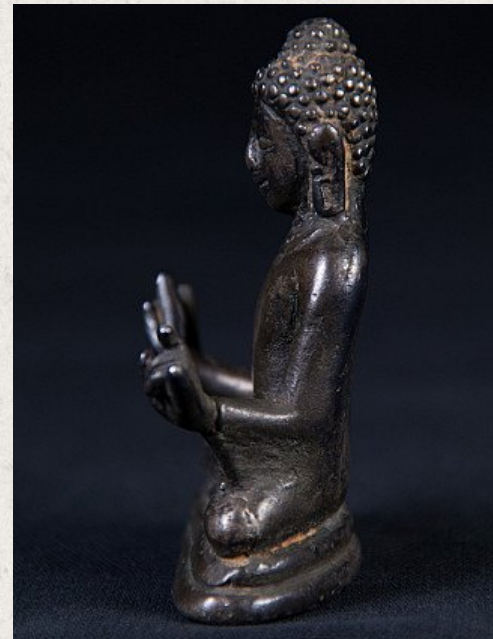

Antique bronze Top Quality Pyu Buddha statue

- Material : bronze
- 6 cm high
- 5 cm wide and 2,5 cm deep
- Pyu style
- 8-10th century
- Very special ! Original Pyu Buddha statues are extremely rare !!
- This statue is still in perfect condition - no repairs or damages.
- I will add it to my private collection if it will not be sold soon.
- Originating from Burma
- Nr: 2921-9

Asian art

Rielerweg 71-73

7416 ZB Deventer

The Netherlands

www.burmese-art.com

info@burmese-art.com

+31-6-22192241