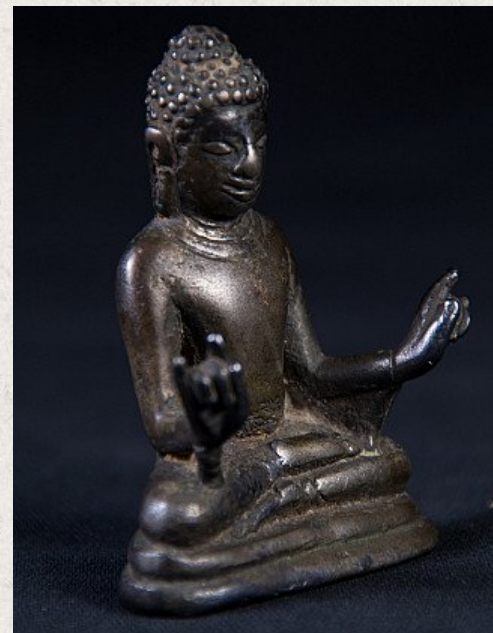

Antique bronze Top Quality Pyu Buddha statue

- Material : bronze
- 6 cm high
- 5 cm wide and 2,5 cm deep
- Pyu style
- 8-10th century
- Very special ! Original Pyu Buddha statues are extremely rare !!
- This statue is still in perfect condition - no repairs or damages.
- I will add it to my private collection if it will not be sold soon.
- Originating from Burma
- Nr: 2921-9

Asian art

Rielerweg 71-73

7416 ZB Deventer

The Netherlands

www.burmese-art.com

info@burmese-art.com

+31-6-22192241