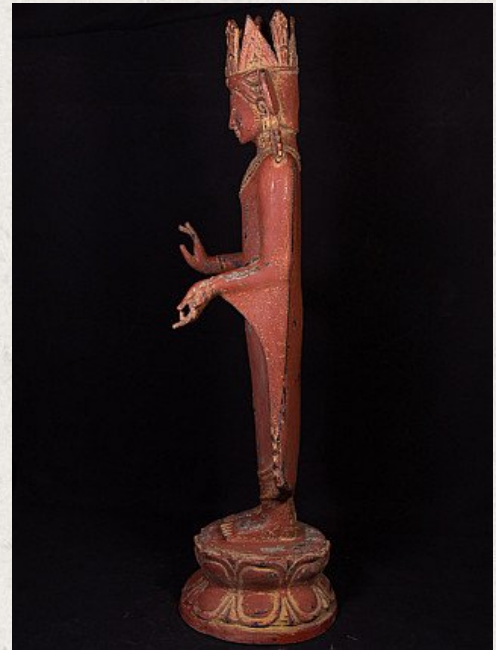

Old bronze Buddha statue

- Material : bronze
- 85 cm high
- 28 cm wide and 24 cm deep
- Bagan style
- Abhaya mudra
- Middle 20th century
- Originating from Burma
- Nr. 2921-4

Asian art

Rielerweg 71-73

7416 ZB Deventer

The Netherlands

www.burmese-art.com

info@burmese-art.com

+31-6-22192241