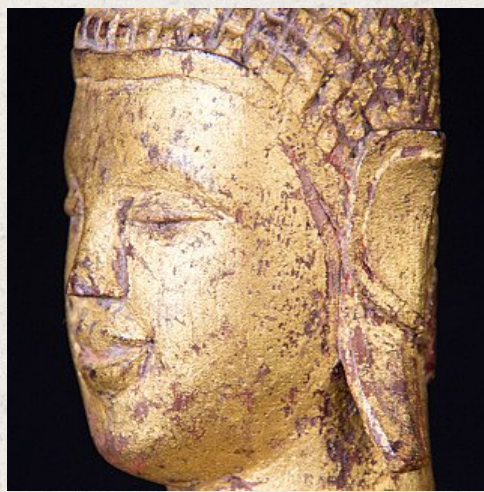

[See on website](#)