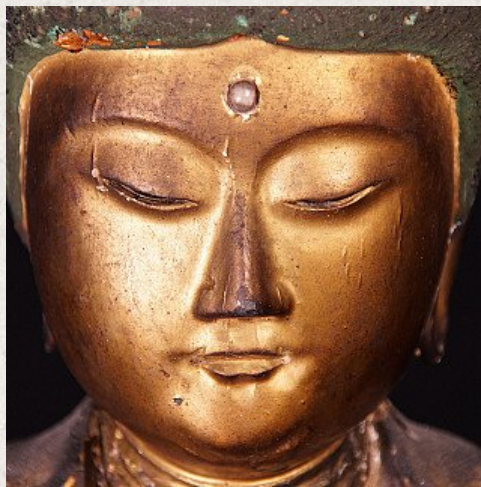

[See on website](#)