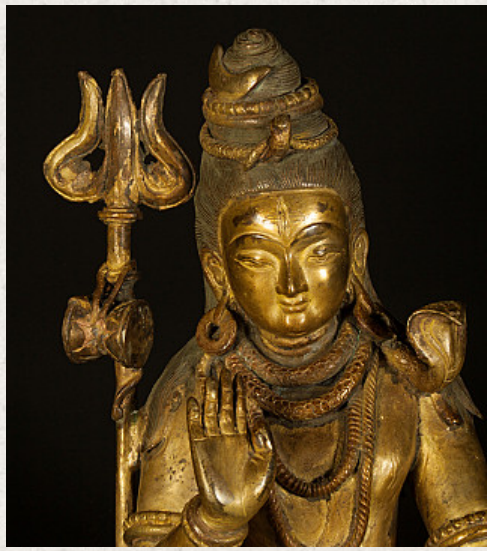

See on
website