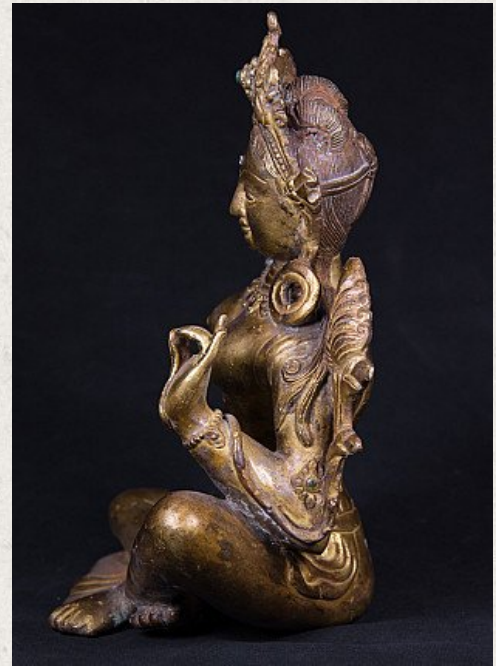

Antique Nepali Tara statue

- Material : bronze
- 23 cm high
- 18,5 cm wide and 12 cm deep
- Fire gilded with 24 krt. gold
- Middle 20th century
- Very high quality !
- Originating from Nepal
- Nr. 2910-12

Asian art

Rielerweg 71-73

7416 ZB Deventer

The Netherlands

www.burmese-art.com

info@burmese-art.com

+31-6-22192241