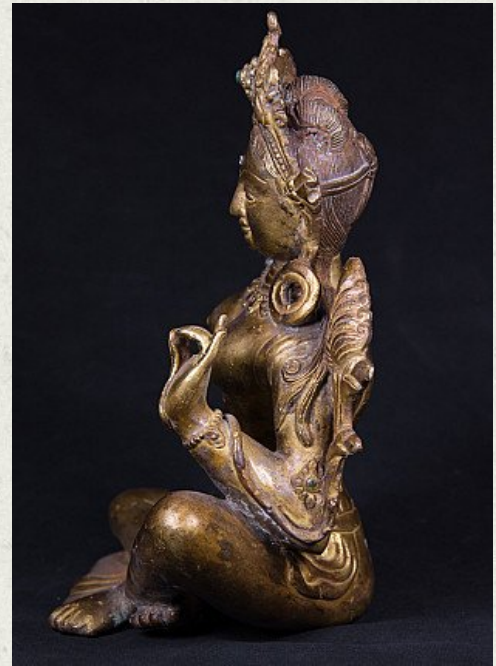

Antique Nepali Tara statue

- Material : bronze
- 23 cm high
- 18,5 cm wide and 12 cm deep
- Fire gilded with 24 krt. gold
- Middle 20th century
- Very high quality !
- Originating from Nepal
- Nr: 2910-12

Asian art

Rielerweg 71-73

7416 ZB Deventer

The Netherlands

www.burmese-art.com

info@burmese-art.com

+31-6-22192241