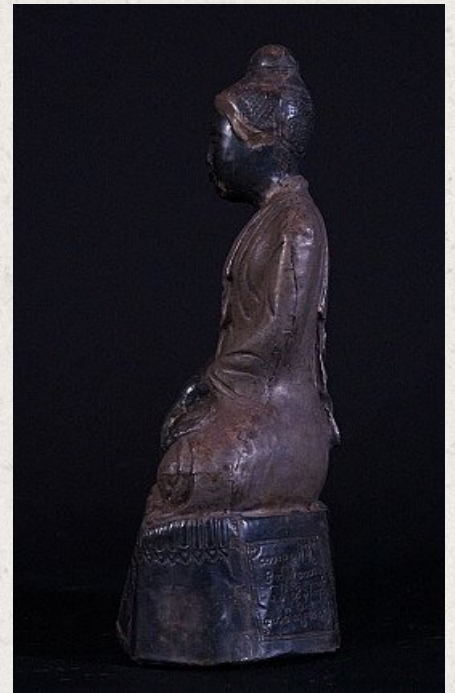

Antique silver Buddha statue

- Material: Silver
- 30 cm high
- 15,5 cm wide
- Silver on a clay core
- Shan (Tai Yai) style
- Bhumisparsha mudra
- 19th century
- With Burmese inscriptions
- Originating from Burma
- Nr: 2904-3

Asian art

Rielerweg 71-73

7416 ZB Deventer

The Netherlands

www.burmese-art.com

info@burmese-art.com

+31-6-22192241