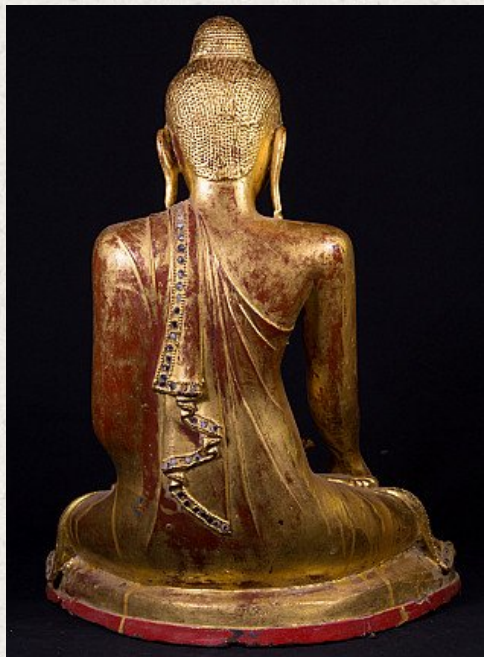

Antique bronze Mandalay Buddha statue

- Material : bronze
- 61 cm high
- 45 cm wide and 29 cm deep
- Goldplated with 24 krt. gold
- Mandalay style
- Bhumisparsha mudra
- 19th century - beginning of the Mandalay period
- Very rare because of its size, high quality and good age !
- Not cheap but very special !
- Originating from Burma
- Nr: 2904-1

Asian art

Rielerweg 71-73

7416 ZB Deventer

The Netherlands

www.burmese-art.com

info@burmese-art.com

+31-6-22192241