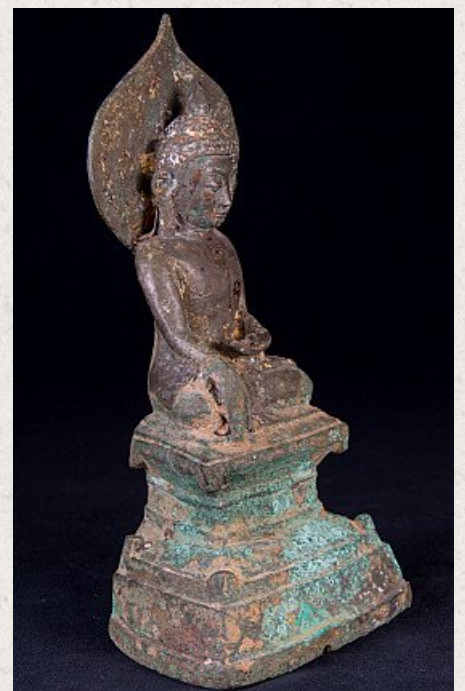

Antique Burmese Ava Buddha statue

- Material : bronze
- 19 cm high
- 10 cm wide and 7 cm deep
- With traces of the original 24 krt. gildings
- Ava style
- Bhumisparsha mudra
- 15-16th century
- With original mandorla
- A small but high-end Buddha statue !
- Originating from Burma
- Nr: 2902-5

Asian art

Rielerweg 71-73

7416 ZB Deventer

The Netherlands

www.burmese-art.com

info@burmese-art.com

+31-6-22192241