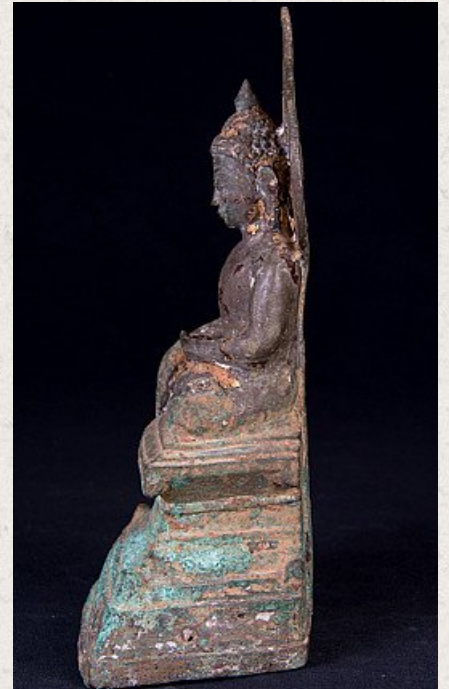

Antique Burmese Ava Buddha statue

- Material : bronze
- 19 cm high
- 10 cm wide and 7 cm deep
- With traces of the original 24 krt. gildings
- Ava style
- Bhumisparsha mudra
- 15-16th century
- With original mandorla
- A small but high-end Buddha statue !
- Originating from Burma
- Nr: 2902-5

Asian art

Rielerweg 71-73

7416 ZB Deventer

The Netherlands

www.burmese-art.com

info@burmese-art.com

+31-6-22192241