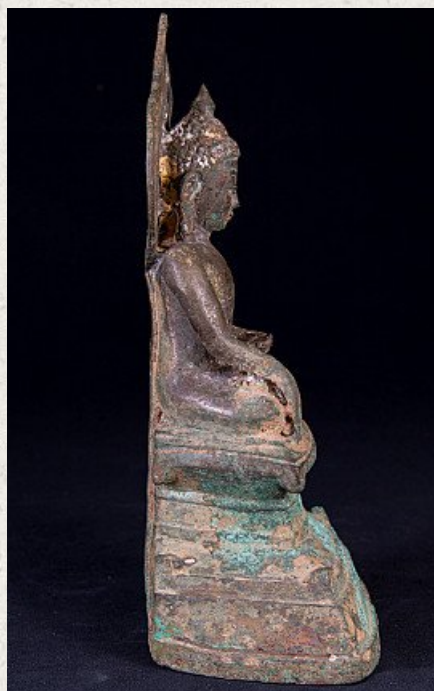

Antique Burmese Ava Buddha statue

- Material : bronze
- 19 cm high
- 10 cm wide and 7 cm deep
- With traces of the original 24 krt. gildings
- Ava style
- Bhumisparsha mudra
- 15-16th century
- With original mandorla
- A small but high-end Buddha statue !
- Originating from Burma
- Nr: 2902-5

Asian art

Rielerweg 71-73

7416 ZB Deventer

The Netherlands

www.burmese-art.com

info@burmese-art.com

+31-6-22192241