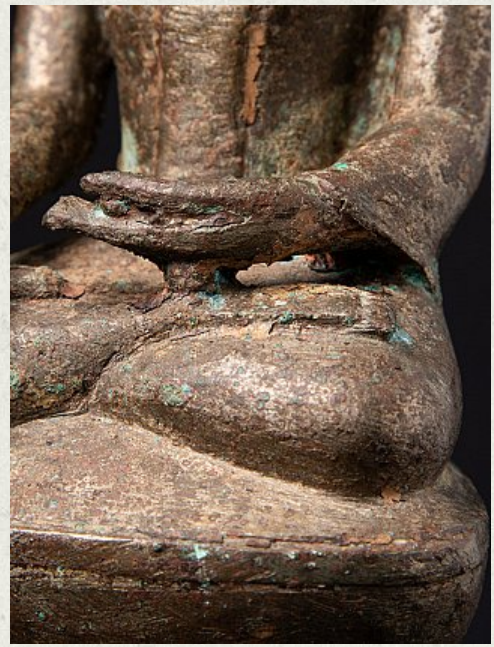

[See on website](#)