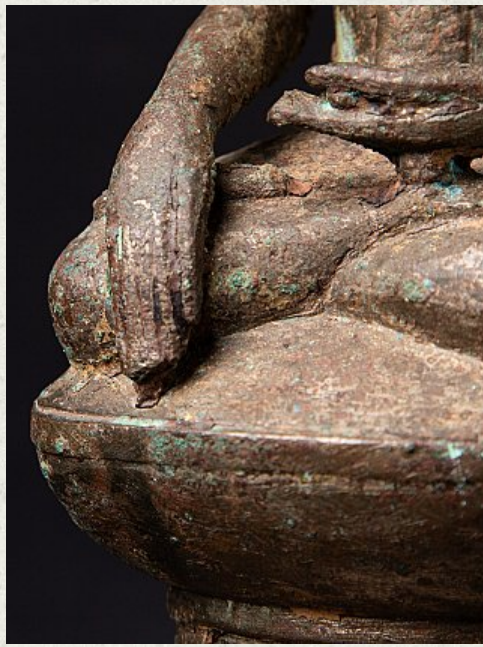

[See on website](#)