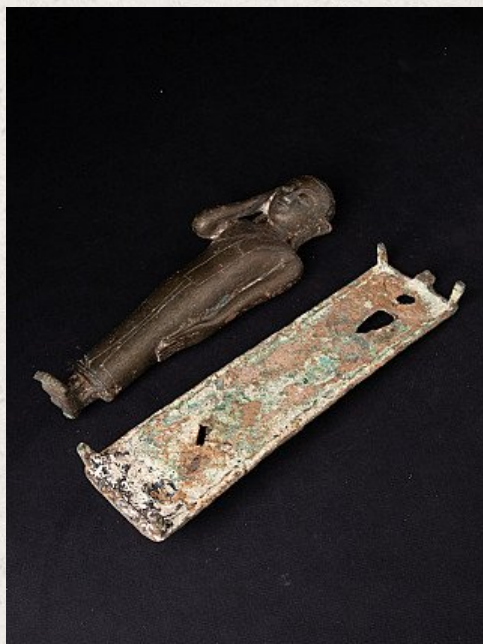

See on
website