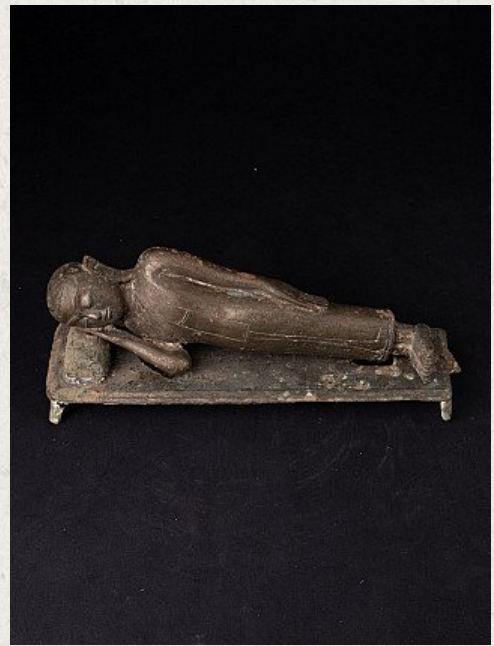

See on
website