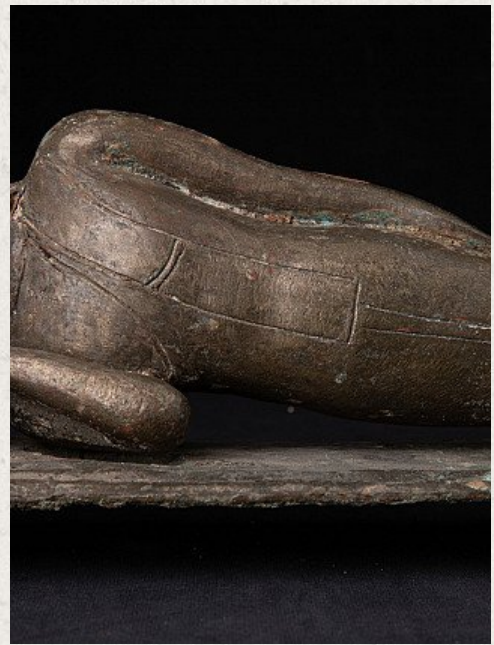

See on
website