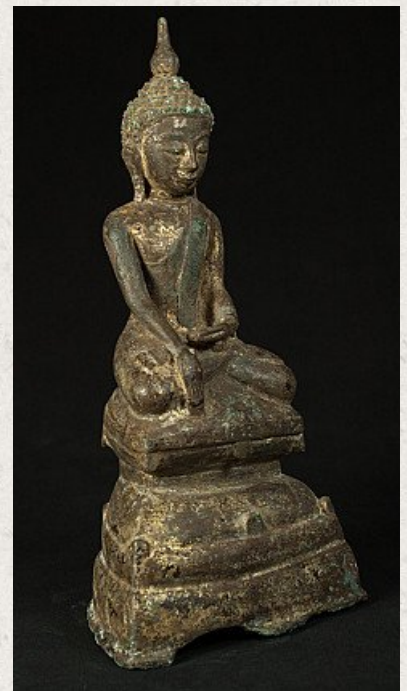

Antique bronze Burmese Buddha statue

- Material : bronze
- 26,5 cm high
- 13 cm wide and 9 cm deep
- With traces of the original 24 krt. gildings
- Ava style
- Bhumisparsha mudra
- 17th century
- Very high quality !
- Originating from Burma
- Nr: 2902-2

Asian art

Rielerweg 71-73

7416 ZB Deventer

The Netherlands

www.burmese-art.com

info@burmese-art.com

+31-6-22192241