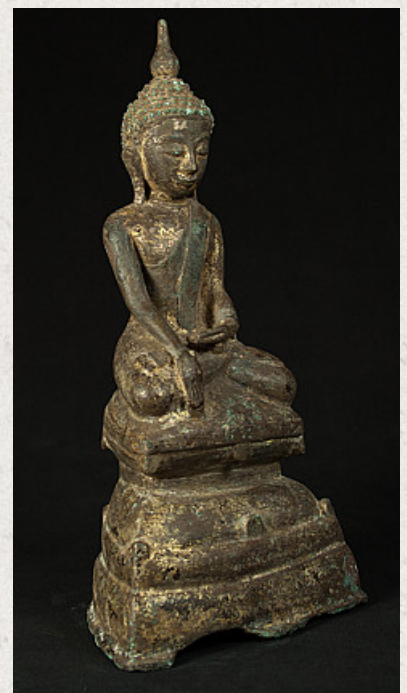

Antique bronze Burmese Buddha statue

- Material : bronze
- 26,5 cm high
- 13 cm wide and 9 cm deep
- With traces of the original 24 krt. gildings
- Ava style
- Bhumisparsha mudra
- 17th century
- Very high quality !
- Originating from Burma
- Nr: 2902-2

Asian art

Rielerweg 71-73

7416 ZB Deventer

The Netherlands

www.burmese-art.com

info@burmese-art.com

+31-6-22192241