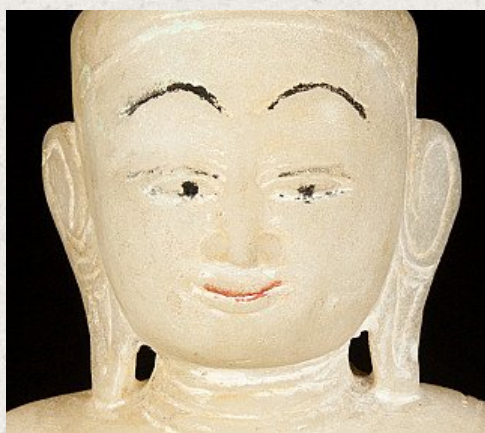

[See on website](#)