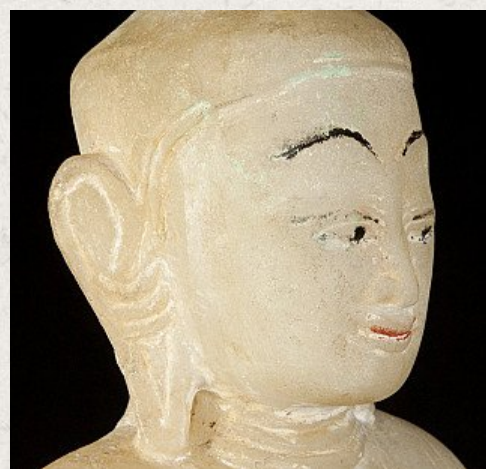

[See on website](#)