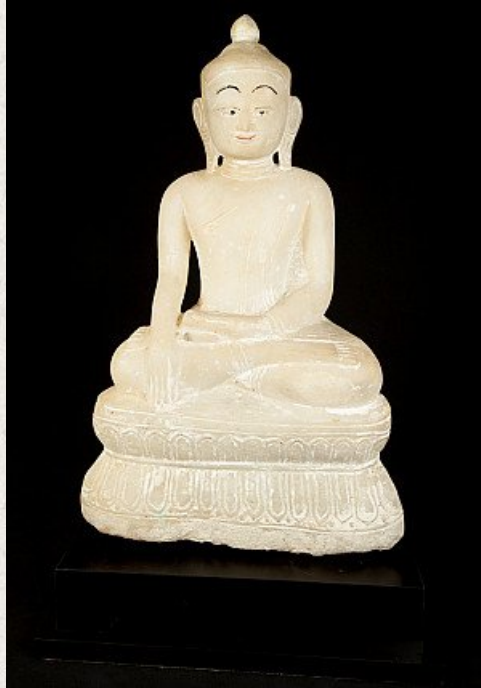

Antique marble Ava Buddha statue

- Material : marble
- 40,5 cm high
- 24,5 cm wide and 13,5 cm deep
- The height is measured including the base
- Ava style
- Bhumisparsha mudra
- 18th century
- Originating from Burma
- Nr: 2898-6

Asian art

Rielerweg 71-73

7416 ZB Deventer

The Netherlands

www.burmese-art.com

info@burmese-art.com

+31-6-22192241