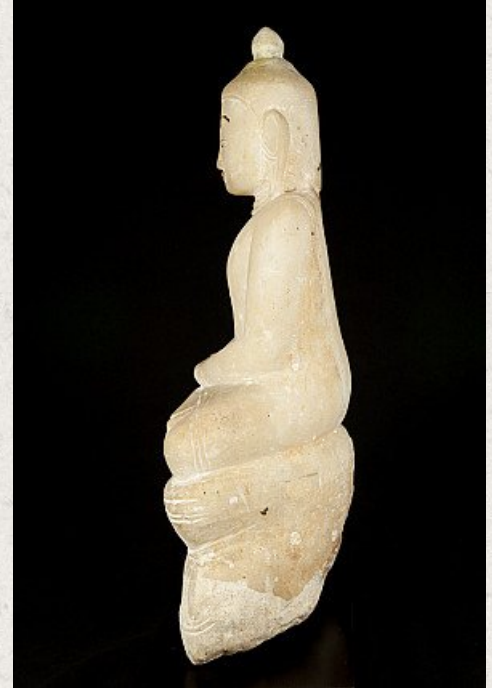

Antique marble Ava Buddha statue

- Material : marble
- 40,5 cm high
- 24,5 cm wide and 13,5 cm deep
- The height is measured including the base
- Ava style
- Bhumisparsha mudra
- 18th century
- Originating from Burma
- Nr: 2898-6

Asian art

Rielerweg 71-73

7416 ZB Deventer

The Netherlands

www.burmese-art.com

info@burmese-art.com

+31-6-22192241