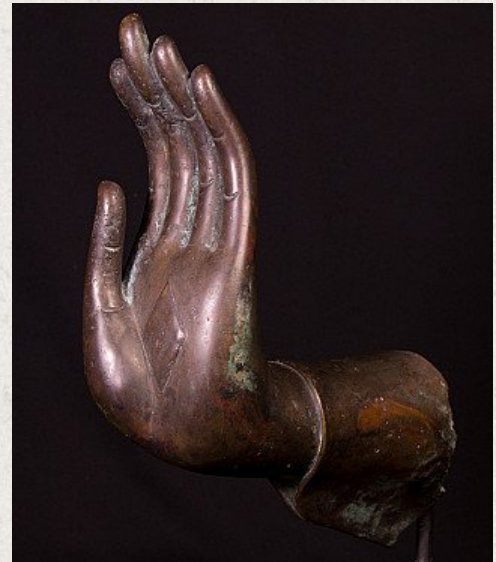

Old bronze Buddha hand

- Material : bronze
- 47,5 cm high
- 26,5 cm wide and 13,5 cm deep
- Abhaya mudra
- Early 20th century
- Originating from Thailand
- Nr: 2898-2D

Asian art

Rielerweg 71-73

7416 ZB Deventer

The Netherlands

www.burmese-art.com

info@burmese-art.com

+31-6-22192241