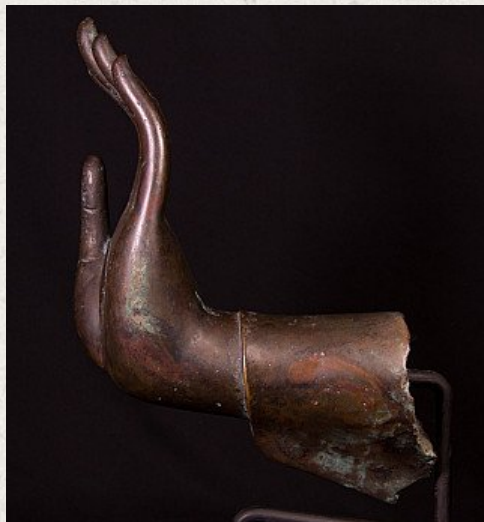

Old bronze Buddha hand

- Material : bronze
- 47,5 cm high
- 26,5 cm wide and 13,5 cm deep
- Abhaya mudra
- Early 20th century
- Originating from Thailand
- Nr: 2898-2D

Asian art

Rielerweg 71-73

7416 ZB Deventer

The Netherlands

www.burmese-art.com

info@burmese-art.com

+31-6-22192241