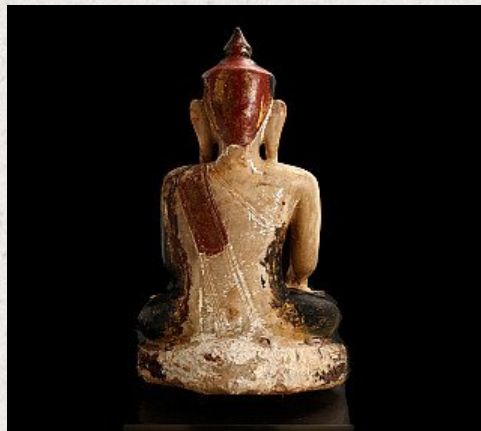

Museum quality Alabaster Buddha statue

- Material : marble
- 99 cm high
- The base is 56,5 x 33,5 cm
- With traces of the original 24 krt. gilding
- Ava style
- Bhumisparsha mudra
- 16th century
- Very special & rare !
- Alabaster Buddha statues in this high quality and size are almost impossible to find these days.
- Originating from Burma
- Nr: 2898-21

Asian art

Rielerweg 71-73

7416 ZB Deventer

The Netherlands

www.burmese-art.com

info@burmese-art.com

+31-6-22192241