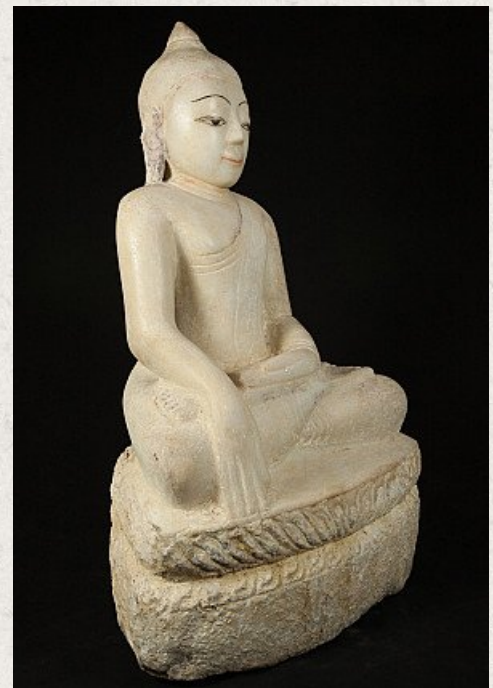

Antique marble Buddha statue

- Material : marble
- 54 cm high
- 33,5 cm wide and 21 cm deep
- Ava style
- Bhumisparsha mudra
- 18th century
- Originating from Burma
- Nr. 2898-16

Asian art

Rielerweg 71-73

7416 ZB Deventer

The Netherlands

www.burmese-art.com

info@burmese-art.com

+31-6-22192241