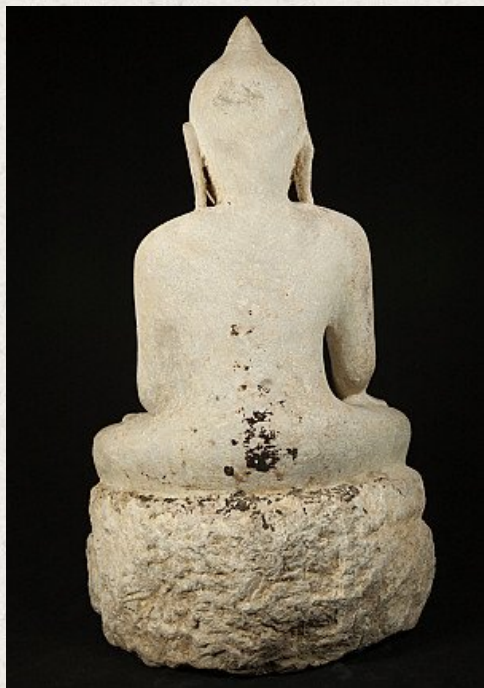

Antique marble Buddha statue

- Material : marble
- 54 cm high
- 33,5 cm wide and 21 cm deep
- Ava style
- Bhumisparsha mudra
- 18th century
- Originating from Burma
- Nr. 2898-16

Asian art

Rielerweg 71-73

7416 ZB Deventer

The Netherlands

www.burmese-art.com

info@burmese-art.com

+31-6-22192241