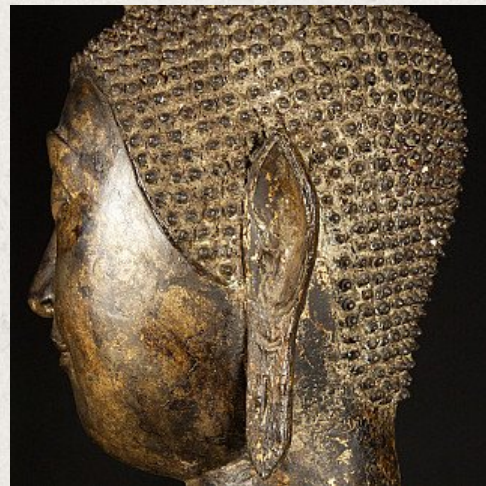

See on
website