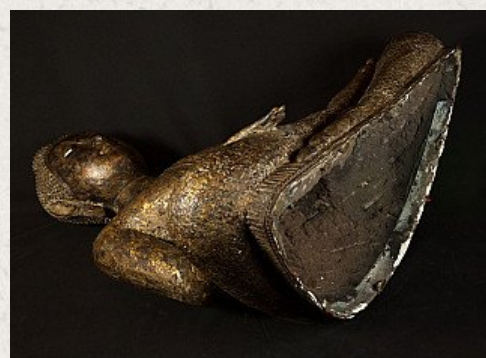

See on
website