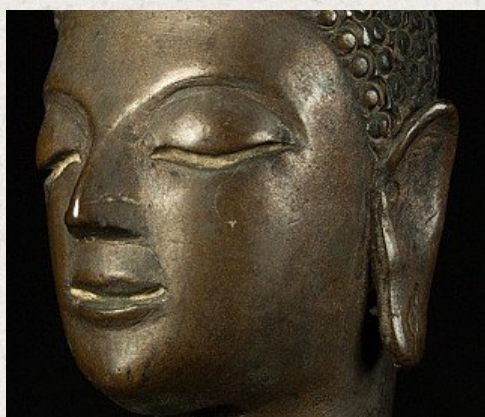

[See on website](#)