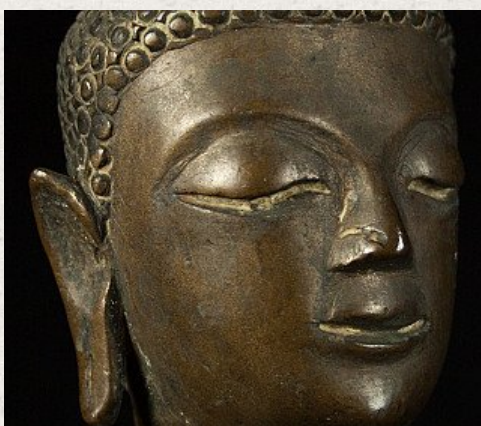

[See on website](#)