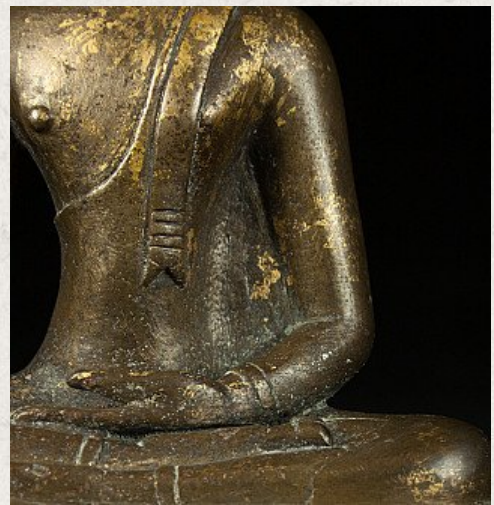

See on
website