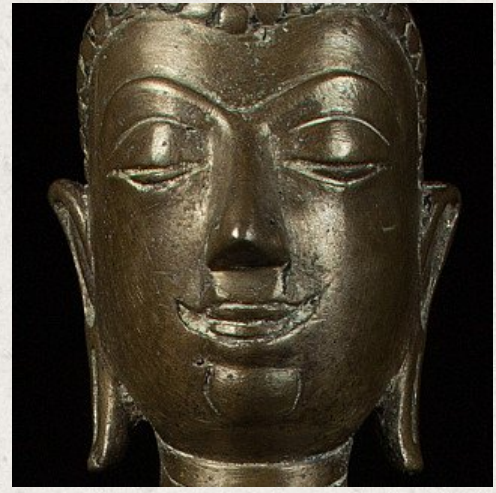

[See on website](#)