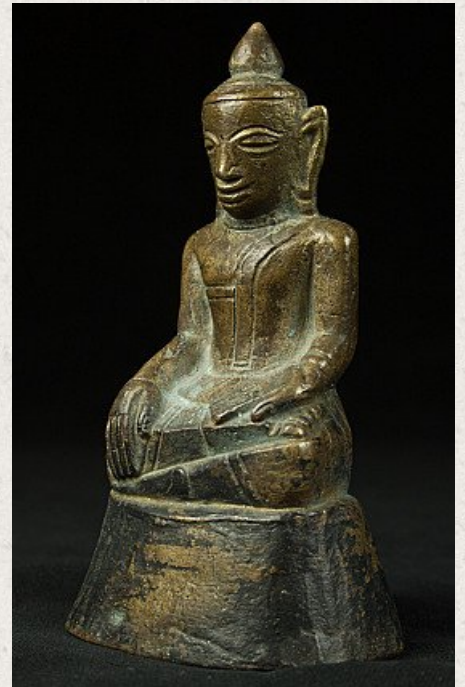

Old bronze Burmese Buddha statue

- Material : bronze
- 11,5 cm high
- 6,5 cm wide and 4,5 cm deep
- Shan (Tai Yai) style
- Bhumisparsha mudra
- Middle 20th century
- Originating from Burma
- Nr. 2892-8

Asian art

Rielerweg 71-73

7416 ZB Deventer

The Netherlands

www.burmese-art.com

info@burmese-art.com

+31-6-22192241