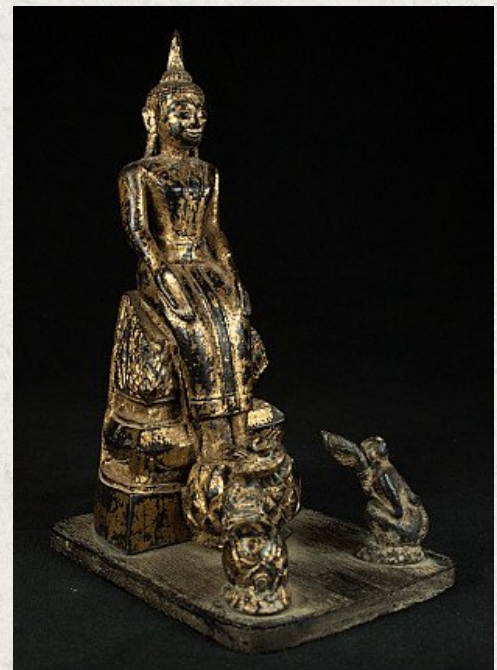

Thai wooden Buddha statue

- Material : wood
- 22 cm high
- 11 cm wide and 15 cm deep
- Middle 20th century
- Originating from Thailand
- Nr: 2892-6

Asian art

Rielerweg 71-73

7416 ZB Deventer

The Netherlands

www.burmese-art.com

info@burmese-art.com

+31-6-22192241