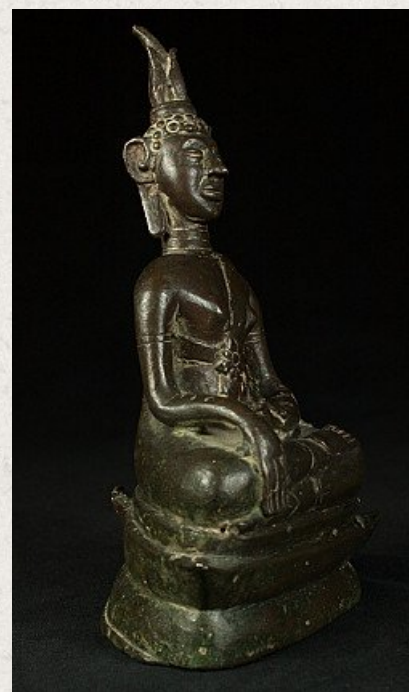

Antique Thai Buddha statue

- Material : bronze
- 18 cm high
- 10 cm wide and 7 cm deep
- Bhumisparsha mudra
- 16-17th century
- Originating from Thailand
- Nr: 2892-4

Asian art

Rielerweg 71-73

7416 ZB Deventer

The Netherlands

www.burmese-art.com

info@burmese-art.com

+31-6-22192241