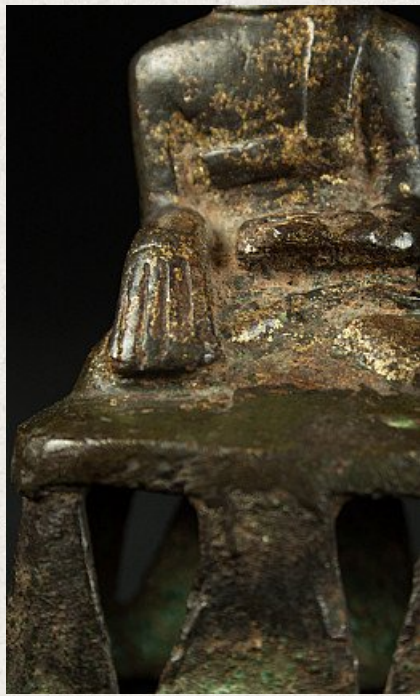

[See on website](#)