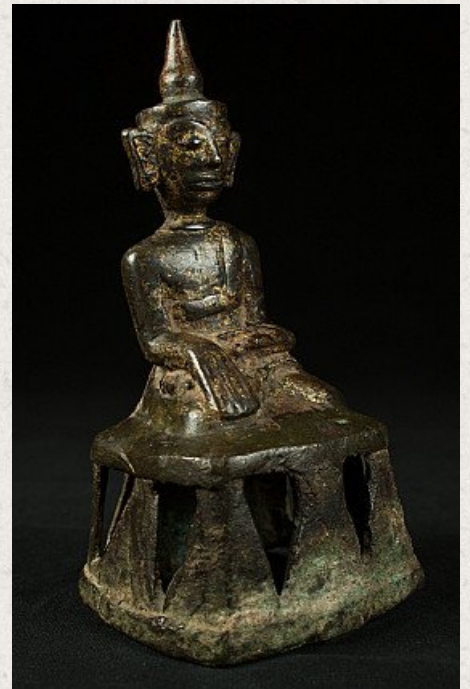

Antique Toungoo Buddha statue

- Material : bronze
- 13 cm high
- 7 cm wide and 7,5 cm deep
- With traces of original 24 krt. gilding
- Toungoo style
- Bhumisparsha mudra
- 14-15th century
- Originating from Burma
- Nr: 2892-1

Asian art

Rielerweg 71-73

7416 ZB Deventer

The Netherlands

www.burmese-art.com

info@burmese-art.com

+31-6-22192241