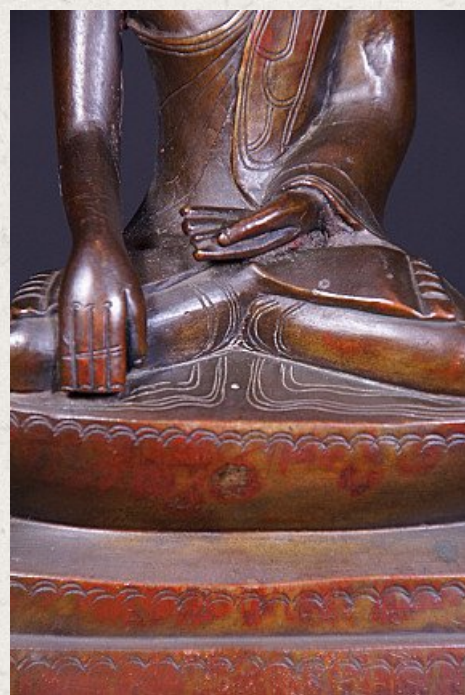

[See on website](#)