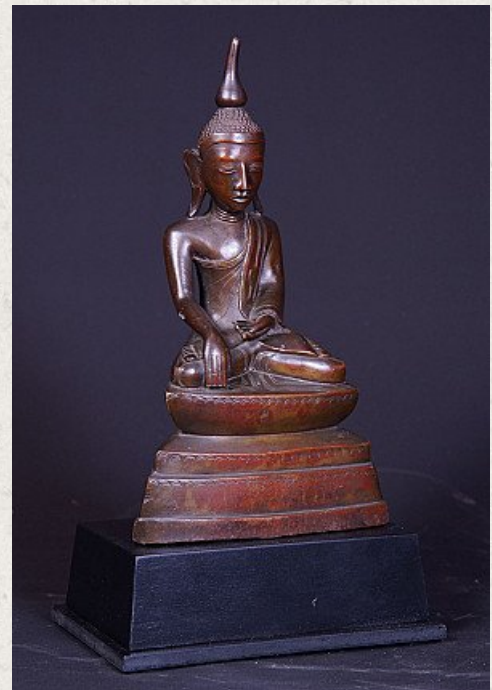

Antique bronze Shan Buddha statue

- Material : bronze
- 26,5 cm high
- The base is 15 x 10 x 5 cm
- The height is measured including the base
- Shan (Tai Yai) style
- Bhumisparsha mudra
- 18th century
- With one of the nicest faces I have ever seen on a bronze Shan Buddha !
- Originating from Burma
- Nr: 2891

Asian art

Rielerweg 71-73

7416 ZB Deventer

The Netherlands

www.burmese-art.com

info@burmese-art.com

+31-6-22192241