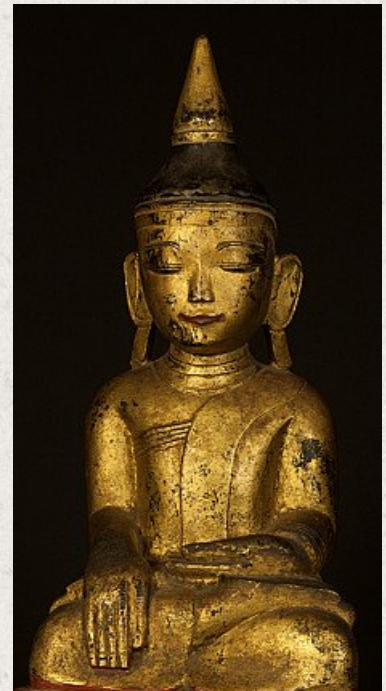

Antique Burmese Shan Buddha statue

- Material : wood
- 46 cm high
- 16 cm wide and 11,5 cm deep
- Gilded with 24 krt. gold
- Shan (Tai Yai) style
- Bhumisparsha mudra
- 18th century
- Originating from Burma
- Nr: 2888-5

Asian art

Rielerweg 71-73

7416 ZB Deventer

The Netherlands

www.burmese-art.com

info@burmese-art.com

+31-6-22192241