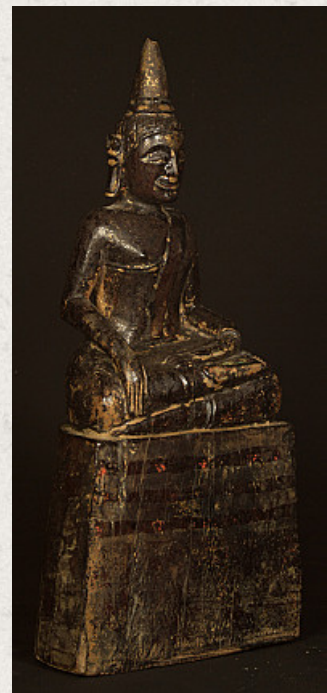

Antique Burmese Shan Buddha statue

- Material : wood
- 25 cm high
- 11 cm wide and 6,5 cm deep
- Shan (Tai Yai) style
- Bhumisparsha mudra
- 19th century
- Originating from Burma
- Nr: 2888-3

Asian art

Rielerweg 71-73

7416 ZB Deventer

The Netherlands

www.burmese-art.com

info@burmese-art.com

+31-6-22192241