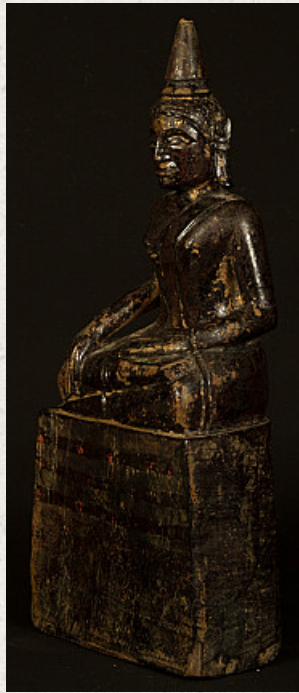

Antique Burmese Shan Buddha statue

- Material : wood
- 25 cm high
- 11 cm wide and 6,5 cm deep
- Shan (Tai Yai) style
- Bhumisparsha mudra
- 19th century
- Originating from Burma
- Nr: 2888-3

Asian art

Rielerweg 71-73

7416 ZB Deventer

The Netherlands

www.burmese-art.com

info@burmese-art.com

+31-6-22192241