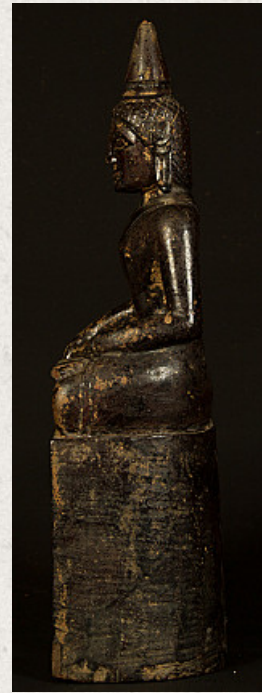

Antique Burmese Shan Buddha statue

- Material : wood
- 25 cm high
- 11 cm wide and 6,5 cm deep
- Shan (Tai Yai) style
- Bhumisparsha mudra
- 19th century
- Originating from Burma
- Nr: 2888-3

Asian art

Rielerweg 71-73

7416 ZB Deventer

The Netherlands

www.burmese-art.com

info@burmese-art.com

+31-6-22192241