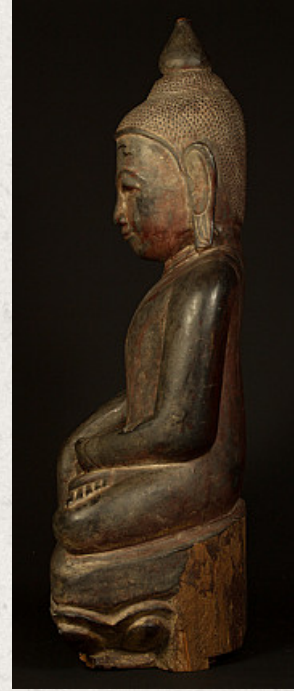

Antique Burmese Buddha statue

- Material : wood
- 55 cm high
- 29 cm wide and 17,5 cm deep
- With traces of the original 24 krt. gildings
- Ava style
- Bhumisparsha mudra
- 18th century
- Originating from Burma
- Nr: 2888-1

Asian art

Rielerweg 71-73

7416 ZB Deventer

The Netherlands

www.burmese-art.com

info@burmese-art.com

+31-6-22192241