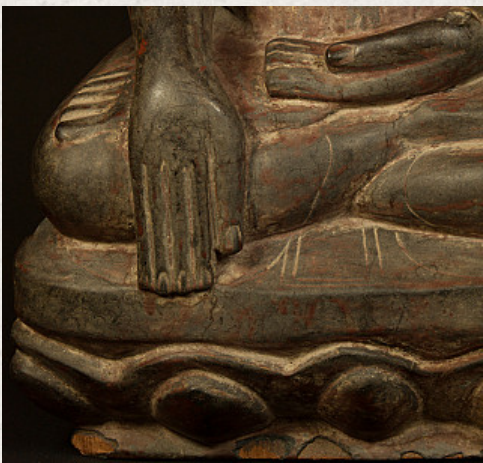

See on
website