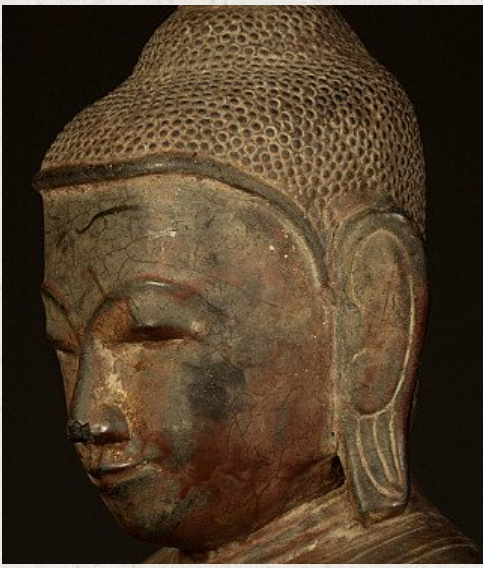

[See on website](#)