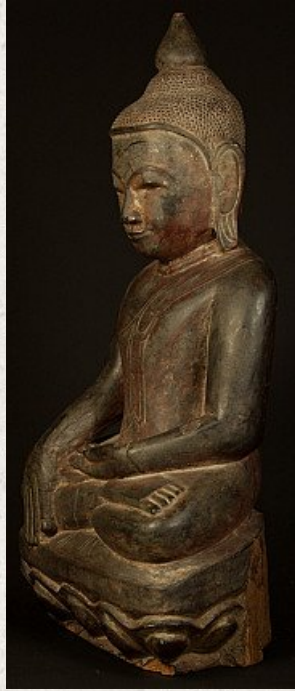

Antique Burmese Buddha statue

- Material : wood
- 55 cm high
- 29 cm wide and 17,5 cm deep
- With traces of the original 24 krt. gildings
- Ava style
- Bhumisparsha mudra
- 18th century
- Originating from Burma
- Nr: 2888-1

Asian art

Rielerweg 71-73

7416 ZB Deventer

The Netherlands

www.burmese-art.com

info@burmese-art.com

+31-6-22192241