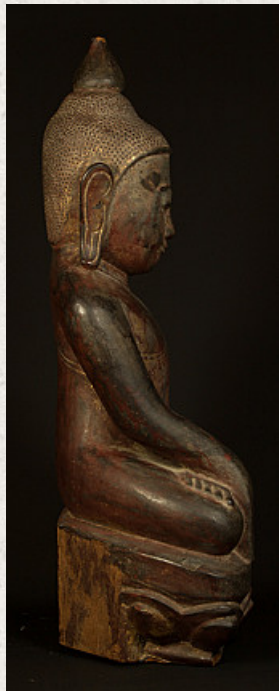

Antique Burmese Buddha statue

- Material : wood
- 55 cm high
- 29 cm wide and 17,5 cm deep
- With traces of the original 24 krt. gildings
- Ava style
- Bhumisparsha mudra
- 18th century
- Originating from Burma
- Nr: 2888-1

Asian art

Rielerweg 71-73

7416 ZB Deventer

The Netherlands

www.burmese-art.com

info@burmese-art.com

+31-6-22192241