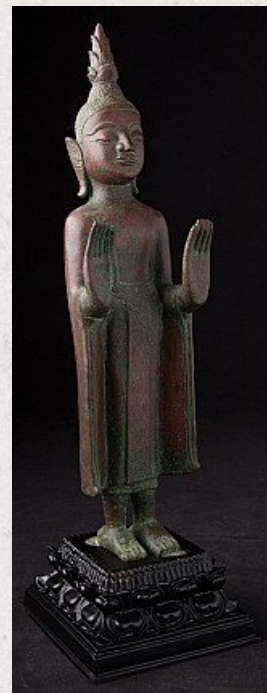

Antique bronze Laos Buddha statue

- Material : bronze
- 38 cm high
- 11 cm wide and 11 cm deep
- Abhaya mudra
- 14-15th century
- With a beautiful patina !
- Very special !!
- The wooden base was recently made
- Originating from Laos
- Nr: 2886-2

Asian art

Rielerweg 71-73

7416 ZB Deventer

The Netherlands

www.burmese-art.com

info@burmese-art.com

+31-6-22192241