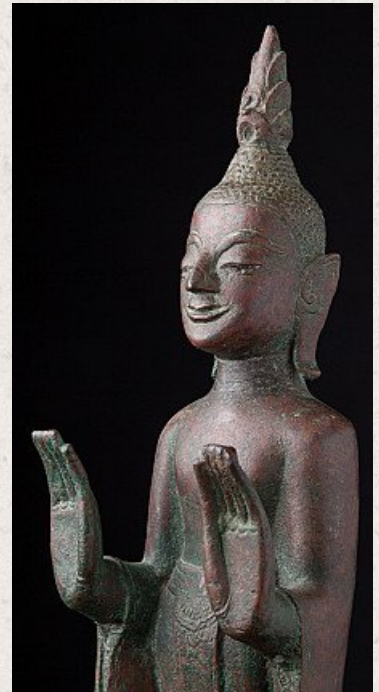

[See on website](#)