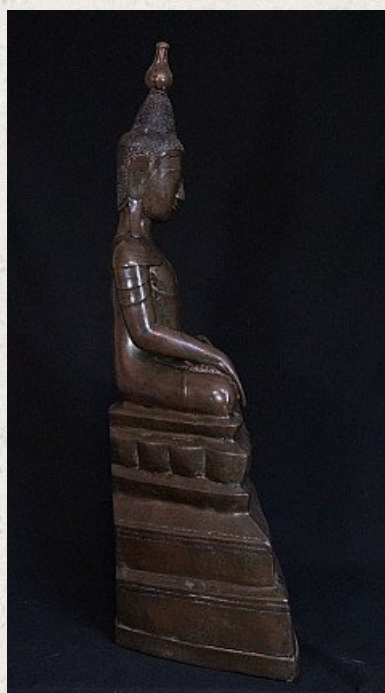

Large antique Shan Buddha statue

- Material : bronze
- 83 cm high
- 46,5 cm wide - 23 cm deep
- Traces of original lacquer and 24 krt. gold can be found
- Shan (Tai Yai) style
- Bhumisparsha mudra
- 18th century
- This is the largest original antique bronze Shan Buddha that I have ever offered for sale !
- A very special piece
- Originating from Burma
- Nr: 2884-1

Asian art

Rielerweg 71-73

7416 ZB Deventer

The Netherlands

www.burmese-art.com

info@burmese-art.com

+31-6-22192241