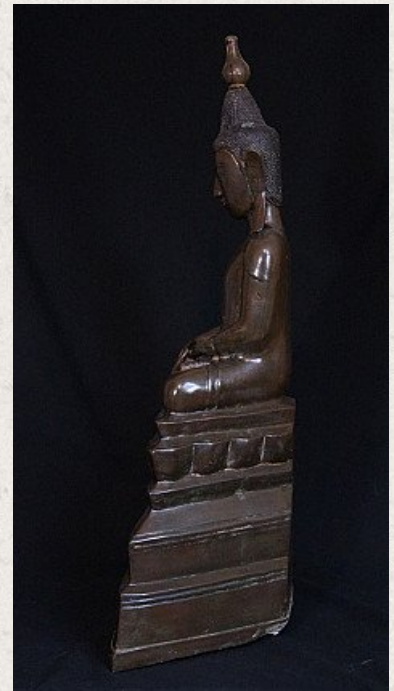

Large antique Shan Buddha statue

- Material : bronze
- 83 cm high
- 46,5 cm wide - 23 cm deep
- Traces of original lacquer and 24 krt. gold can be found
- Shan (Tai Yai) style
- Bhumisparsha mudra
- 18th century
- This is the largest original antique bronze Shan Buddha that I have ever offered for sale !
- A very special piece
- Originating from Burma
- Nr: 2884-1

Asian art

Rielerweg 71-73

7416 ZB Deventer

The Netherlands

www.burmese-art.com

info@burmese-art.com

+31-6-22192241