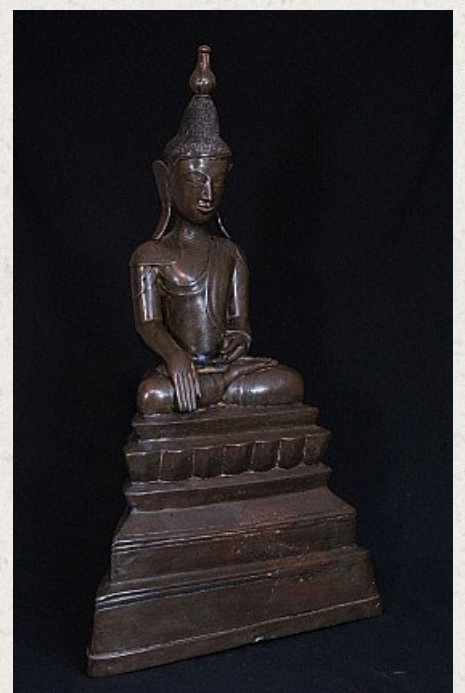

Large antique Shan Buddha statue

- Material : bronze
- 83 cm high
- 46,5 cm wide - 23 cm deep
- Traces of original lacquer and 24 krt. gold can be found
- Shan (Tai Yai) style
- Bhumisparsha mudra
- 18th century
- This is the largest original antique bronze Shan Buddha that I have ever offered for sale !
- A very special piece
- Originating from Burma
- Nr: 2884-1

Asian art

Rielerweg 71-73

7416 ZB Deventer

The Netherlands

www.burmese-art.com

info@burmese-art.com

+31-6-22192241