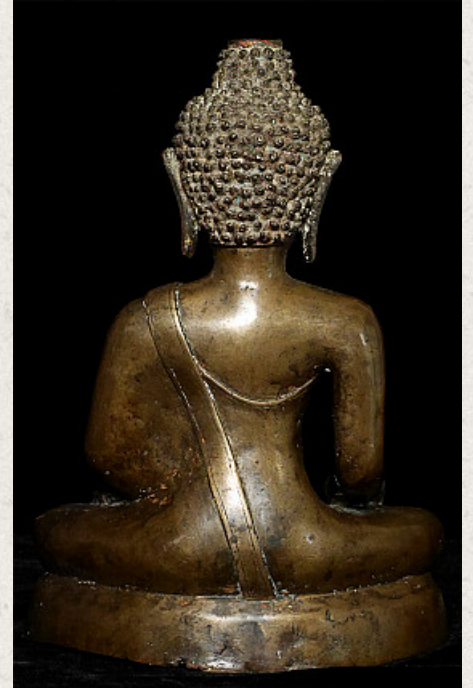

Antique Laos Buddha statue

- Material : bronze
- 22,5 cm high
- Looks larger because Ushnisha is missing
- Eyes were originally inset
- Bhumisparsha mudra
- 16th century
- With very nice, typical large hands
- Originating from Laos
- Nr: 2881-3

Asian art

Rielerweg 71-73

7416 ZB Deventer

The Netherlands

www.burmese-art.com

info@burmese-art.com

+31-6-22192241