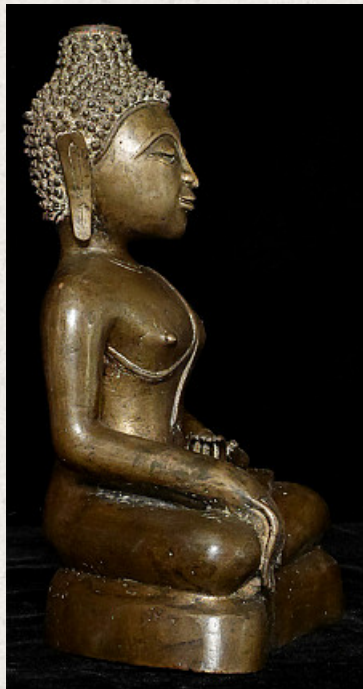

Antique Laos Buddha statue

- Material : bronze
- 22,5 cm high
- Looks larger because Ushnisha is missing
- Eyes were originally inset
- Bhumisparsha mudra
- 16th century
- With very nice, typical large hands
- Originating from Laos
- Nr: 2881-3

Asian art

Rielerweg 71-73

7416 ZB Deventer

The Netherlands

www.burmese-art.com

info@burmese-art.com

+31-6-22192241