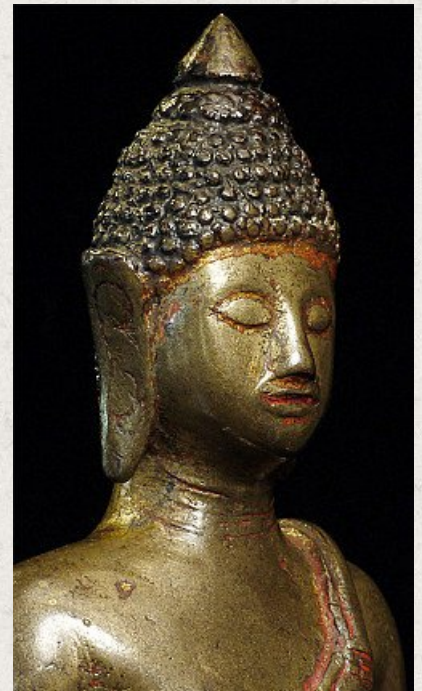

14th century Thai Lanna Buddha statue

- Material : bronze
- 14 cm high
- Bhumisparsha mudra
- 14th century
- With gold and other precious metal content to the alloy
- A very special piece !
- Originating from Thailand
- Nr. 2881-1

Asian art

Rielerweg 71-73

7416 ZB Deventer

The Netherlands

www.burmese-art.com

info@burmese-art.com

+31-6-22192241