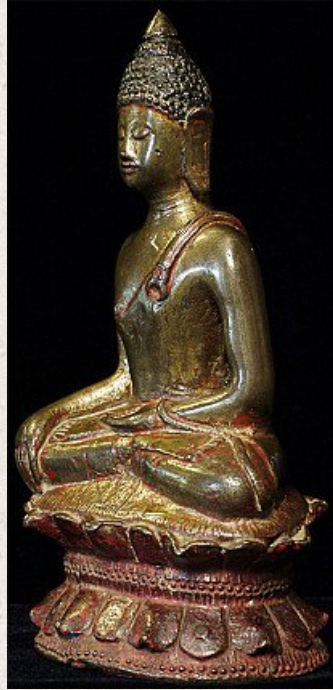

14th century Thai Lanna Buddha statue

- Material : bronze
- 14 cm high
- Bhumisparsha mudra
- 14th century
- With gold and other precious metal content to the alloy
- A very special piece !
- Originating from Thailand
- Nr. 2881-1

Asian art

Rielerweg 71-73

7416 ZB Deventer

The Netherlands

www.burmese-art.com

info@burmese-art.com

+31-6-22192241