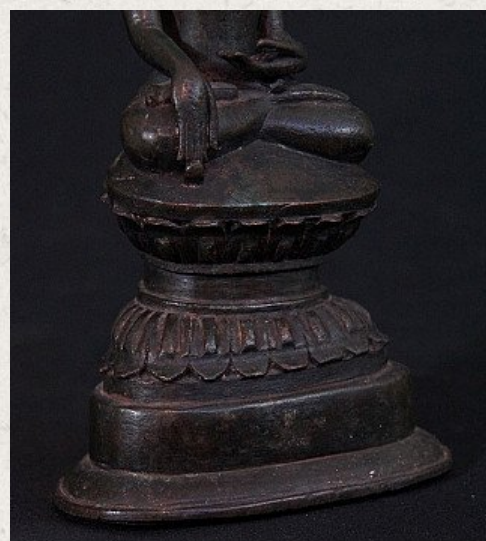

See on
website