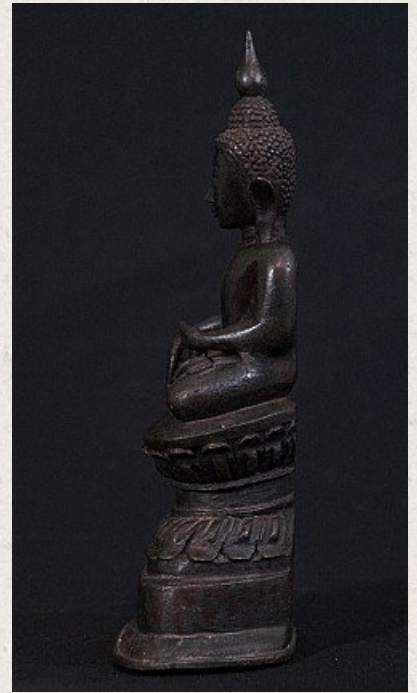

Antique Burmese Shan Buddha statue

- Material : bronze
- 22 cm high
- 11 cm wide
- Shan (Tai Yai) style
- Bhumisparsha mudra
- 18th century
- Originating from Burma
- Nr: 2879-7

Asian art

Rielerweg 71-73

7416 ZB Deventer

The Netherlands

www.burmese-art.com

info@burmese-art.com

+31-6-22192241