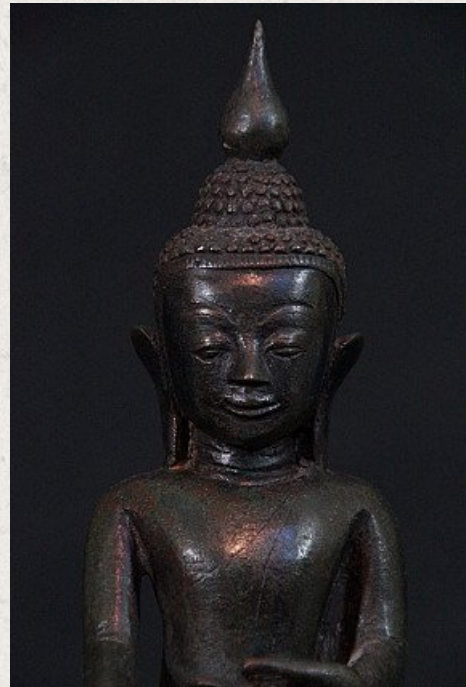

See on
website