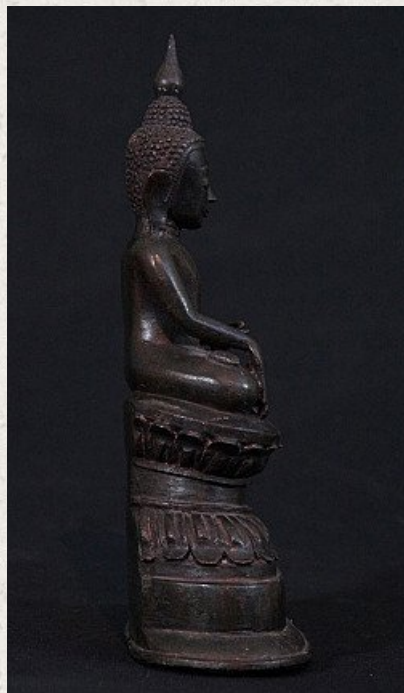

Antique Burmese Shan Buddha statue

- Material : bronze
- 22 cm high
- 11 cm wide
- Shan (Tai Yai) style
- Bhumisparsha mudra
- 18th century
- Originating from Burma
- Nr: 2879-7

Asian art

Rielerweg 71-73

7416 ZB Deventer

The Netherlands

www.burmese-art.com

info@burmese-art.com

+31-6-22192241