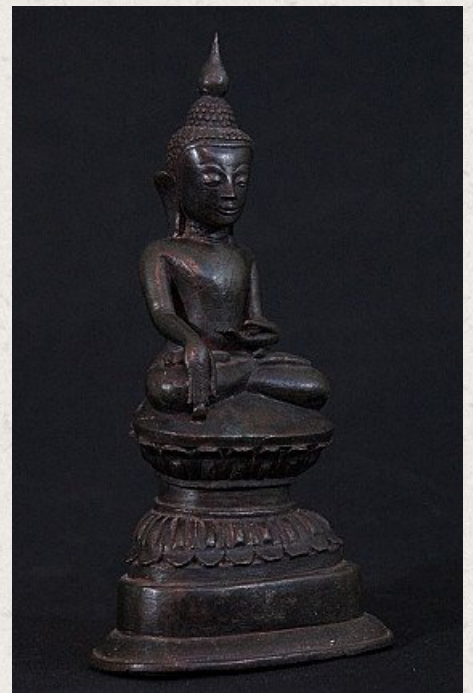

Antique Burmese Shan Buddha statue

- Material : bronze
- 22 cm high
- 11 cm wide
- Shan (Tai Yai) style
- Bhumisparsha mudra
- 18th century
- Originating from Burma
- Nr: 2879-7

Asian art

Rielerweg 71-73

7416 ZB Deventer

The Netherlands

www.burmese-art.com

info@burmese-art.com

+31-6-22192241