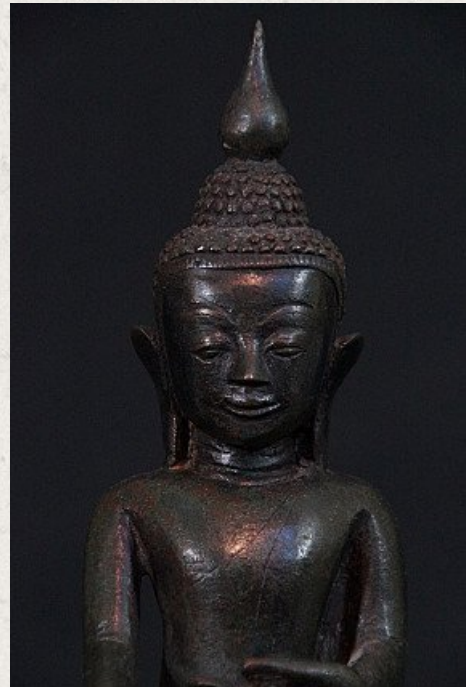

[See on website](#)