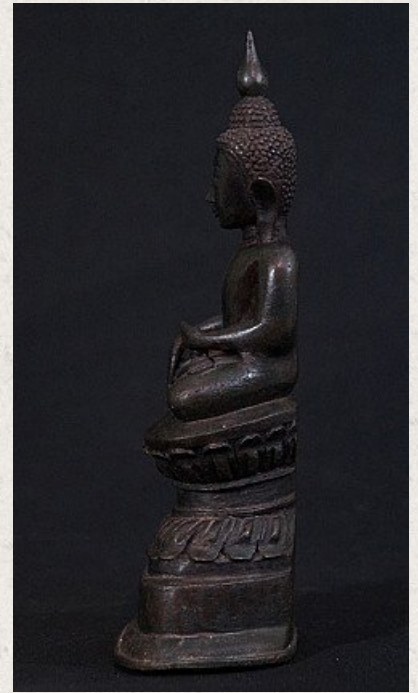

Antique Burmese Shan Buddha statue

- Material : bronze
- 22 cm high
- 11 cm wide
- Shan (Tai Yai) style
- Bhumisparsha mudra
- 18th century
- Originating from Burma
- Nr: 2879-7

Asian art

Rielerweg 71-73

7416 ZB Deventer

The Netherlands

www.burmese-art.com

info@burmese-art.com

+31-6-22192241