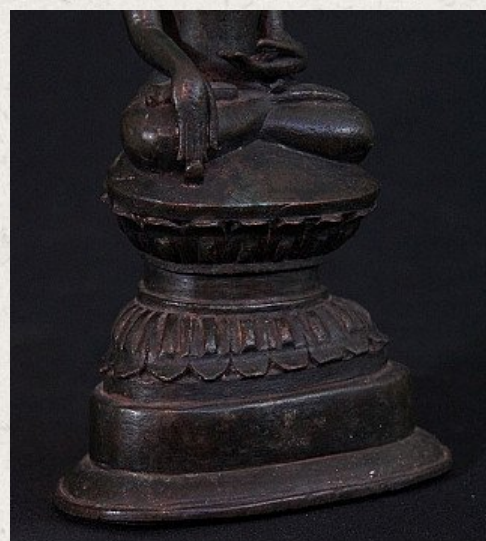

[See on website](#)