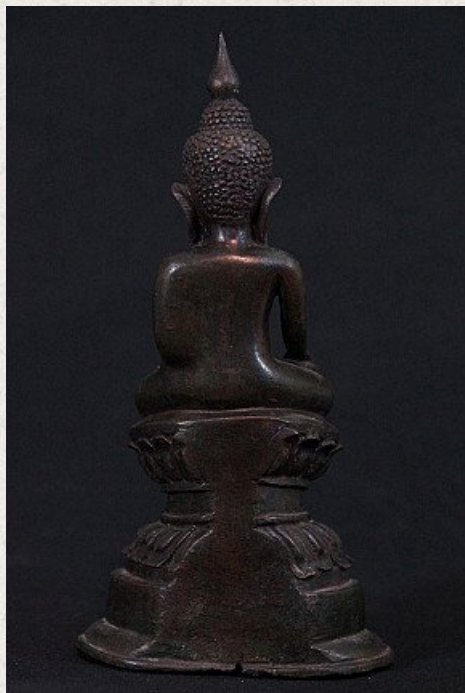

Antique Burmese Shan Buddha statue

- Material : bronze
- 22 cm high
- 11 cm wide
- Shan (Tai Yai) style
- Bhumisparsha mudra
- 18th century
- Originating from Burma
- Nr: 2879-7

Asian art

Rielerweg 71-73

7416 ZB Deventer

The Netherlands

www.burmese-art.com

info@burmese-art.com

+31-6-22192241