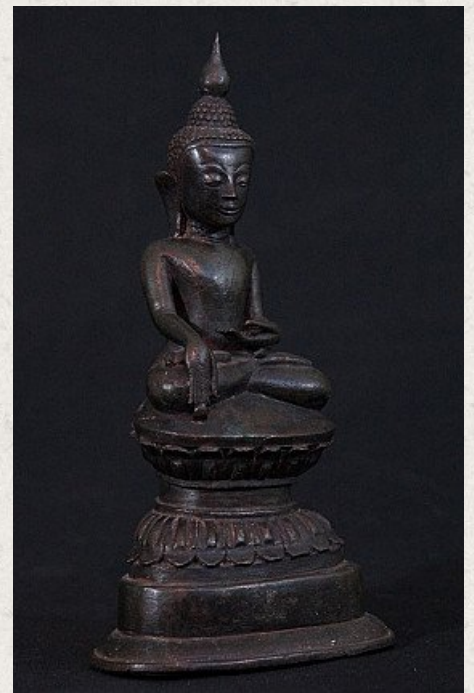

Antique Burmese Shan Buddha statue

- Material : bronze
- 22 cm high
- 11 cm wide
- Shan (Tai Yai) style
- Bhumisparsha mudra
- 18th century
- Originating from Burma
- Nr: 2879-7

Asian art

Rielerweg 71-73

7416 ZB Deventer

The Netherlands

www.burmese-art.com

info@burmese-art.com

+31-6-22192241